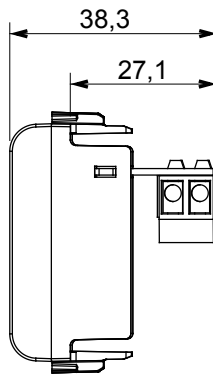

Product Data Sheet

GW13401

CHORUSMART - domestic range

Wide range of control devices, sockets for power supply (conforming to national and international standards) signal pick-up, climate control, comfort management, technical alarm signalling and emergency lighting management. The ChoruSmart modular devices are available in five colours, glossy white, satin white, natural beige, satin black and lacquered titanium and in various sizes from 1/2, 1, 2 and 3 modules. Thanks to the mounting supports for rectangular, square and round boxes, endless combinations can be created with the ChoruSmart range of plates.

Category	Telephone socket-outlet	Description	RJ11
Colour	Natural satin beige	Connection	Screw-on terminals
No. modules	1	Electrocod	3720
Material	Technopolymer		

DIMENSIONAL

STANDARDS/APPROVALS