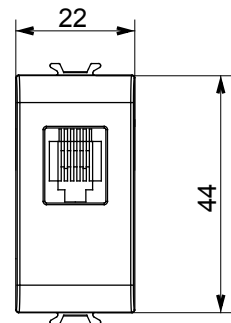

Product Data Sheet

GW13401

CHORUSMART - domestic range

Wide range of control devices, sockets for power supply (conforming to national and international standards) signal pick-up, climate control, comfort management, technical alarm signalling and emergency lighting management. The ChoruSmart modular devices are available in five colours, glossy white, satin white, natural beige, satin black and lacquered titanium and in various sizes from 1/2, 1, 2 and 3 modules. Thanks to the mounting supports for rectangular, square and round boxes, endless combinations can be created with the ChoruSmart range of plates.

Category	Telephone socket-outlet	Description	RJ11
Colour	Natural satin beige	Connection	Screw-on terminals
No. modules	1	Electrocod	3720
Material	Technopolymer		

DIMENSIONAL

STANDARDS/APPROVALS