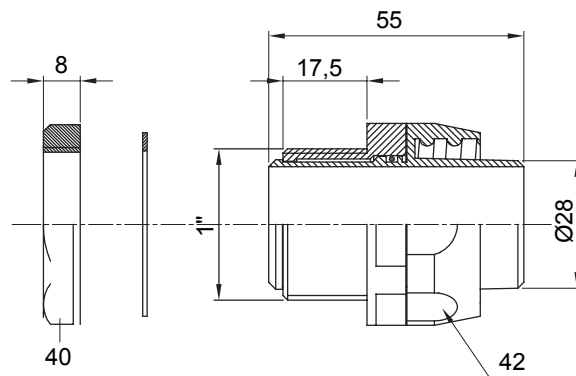

Product Data Sheet

DX54328

DF Range

Straight and revolving coupling device for sheath with IP54 protection degree.

Colour	Black RAL 9005	IP degree	IP54
GAS pitch	1"	Sheath Ø (mm)	28
Type	Revolving	Electrocod	210

DIMENSIONAL

TECHNICAL SYMBOLOGY

IP

IP54

STANDARDS/APPROVALS