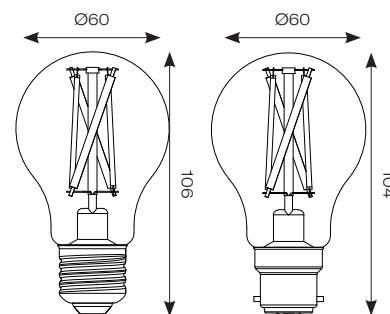

Connected by  
**WiZ**

INPUT	HERTZ	TEMP	LIFETIME (HRS)	CRI	IP
220/240V	50/60Hz	-20°C to 45°C	15,000	Ra 90	IP20

CODE	DESCRIPTION	WATTAGE	CCT	LUMENS	TRADE
AOCTOW/A60/TW/AMB/E27	A60 - Amber - E27	7W	2000K-5000K	640lm	£35.20
AOCTOW/A60/TW/AMB/B22	A60 - Amber - B22	7W	2000K-5000K	640lm	£35.20
AOCTOW/A60/TW/CL/E27	A60 - Clear - E27	7W	2700K-6500K	806lm	£34.60
AOCTOW/A60/TW/CL/B22	A60 - Clear - B22	7W	2700K-6500K	806lm	£34.60