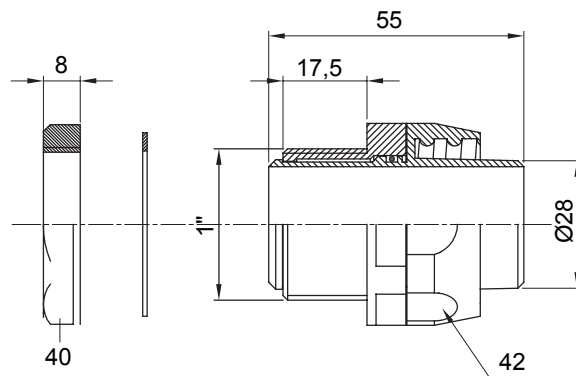

Straight and revolving coupling device for sheath with IP54 protection degree.

| | | | |
|-----------|---------------|---------------|------|
| Colour | Grey RAL 7035 | IP degree | IP54 |
| GAS pitch | 1" | Sheath Ø (mm) | 28 |
| Type | Revolving | Electrocod | 210 |

DIMENSIONAL

TECHNICAL SYMBOLOGY

IP

IP54

STANDARDS/APPROVALS