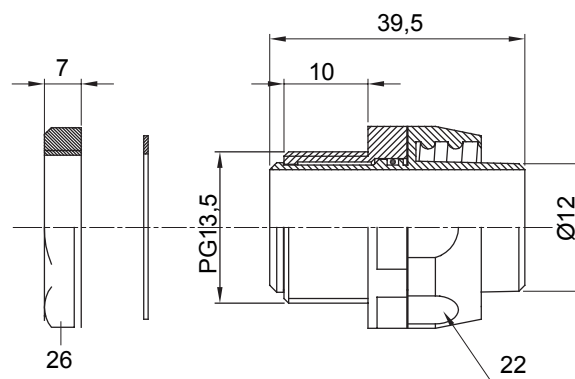

Straight and revolving coupling device for sheath with IP54 protection degree.

Colour	Black RAL 9005	IP degree	IP54
PG pitch	13.5	Sheath Ø (mm)	12
Type	Revolving	Electrocod	210

DIMENSIONAL

TECHNICAL SYMBOLOGY