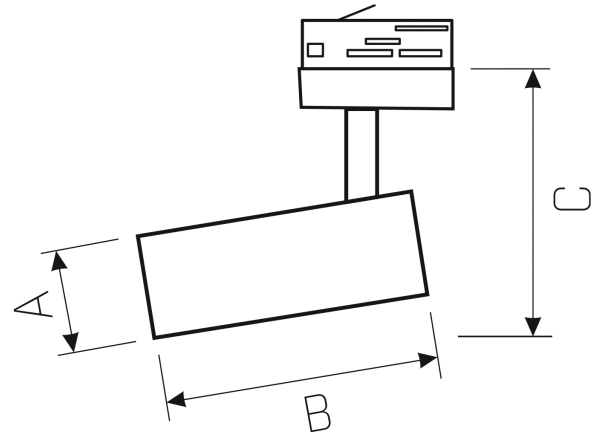

# BRANTA LUX

W0JP04699

LED luminaire BRANTA LUX, with a power of 27 W, high light efficacy 140 lm/W. It is made of high-quality components, supported by a 5-year warranty. Lights up with neutral light - the most universal colour (4000K), which is suitable for the rooms we use on a daily basis, ensuring comfort during everyday activities. Narrow beam angle 36° gives directional light so that selected objects or surfaces can be better exposed. Designed to be mounted on a track.

Power	<b>27 W</b>	Voltage	<b>230 V</b>
Colour temperature	<b>4000 K</b>	Colour of light	<b>Neutral white</b>
Beam angle	<b>36 °</b>	Degree of protection (IP)	<b>IP20</b>

Technical data

Code	W0JP04699
Power	27 W
Nominal current	129.1 mA
Voltage	230 V
Energy consumption	27 kWh/1000h
Frequency	50HZ Hz
Protection class	I
Power supply included	+
Manufacturer of power supply	BOKE
Power factor	0.93
Useful luminous flux*	3780 lm (360°)
Luminous flux**	3510 lm (360°)
Lamp efficacy	140 lm/W
Colour temperature	4000 K
Colour of light	Neutral white
Beam angle	36 °
RA	80
Light source included	+
Producer of LED diodes	CREE
Uniformity of color SDCM max	3
Dimmable	1-10V
Working temperature range	-20/+40 °
Lifespan	50000 h
Housing material	Aluminum
Degree of protection (IP)	IP20
Colour	White
Dimension (AxBxC)	90x200x185 mm
For use	Inside
Assembly method	on track
Application	Inside
Made in	PL
Other	L90B10 - 73000h ,