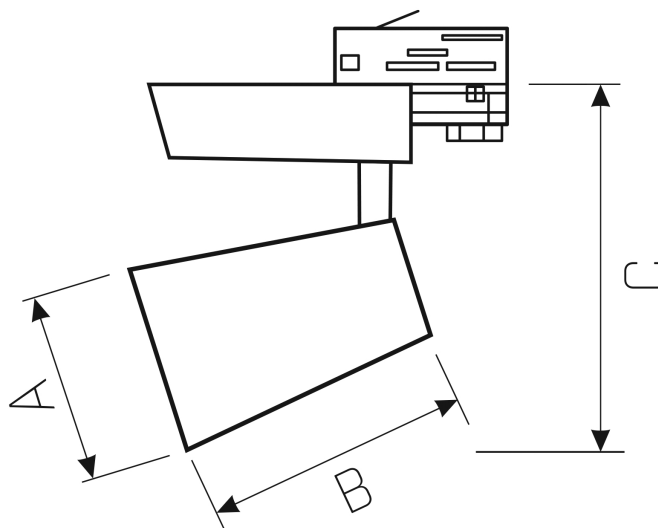

# ESTRA

WQJP07788

LED luminaire ESTRA, with a power of 35 W, high light efficacy 135 lm/W. It is made of high-quality components, supported by a 5-year warranty. Lights up with neutral light - the most universal colour (4000K), which is suitable for the rooms we use on a daily basis, ensuring comfort during everyday activities. Narrow beam angle 10° gives directional light so that selected objects or surfaces can be better exposed. Designed to be mounted on a track.

Power	<b>35 W</b>	Voltage	<b>230 V</b>
Colour temperature	<b>4000 K</b>	Colour of light	<b>Neutral white</b>
Beam angle	<b>10 °</b>	Degree of protection (IP)	<b>IP20</b>

## Technical data

Code	WQJP07788
Power	35 W
Nominal current	167.4 mA
Voltage	230 V
Energy consumption	35 kWh/1000h
Frequency	50HZ Hz
Protection class	I
Power supply included	+
Manufacturer of power supply	TRIDONIC
Power factor	0.93
Useful luminous flux*	4725 lm (360°)
Luminous flux**	3500 lm (360°)
Lamp efficacy	135 lm/W
Colour temperature	4000 K
Colour of light	Neutral white
Beam angle	10 °
RA	80
Light source included	+
Producer of LED diodes	CREE
Uniformity of color SDCM max	3
Dimmable	OPC
Working temperature range	-20/+40 °
Lifespan	50000 h
Housing material	Aluminum
Degree of protection (IP)	IP20
Colour	White
Dimension (AxBxC)	109x130x190 mm
For use	Inside
Assembly method	on track
Application	Inside
Made in	PL