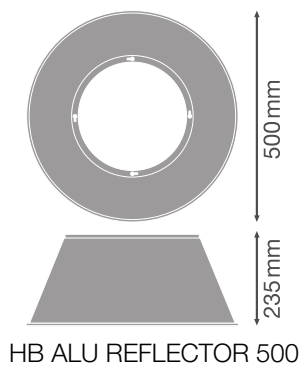

TECHNICAL DATA

Photometrical data

Low flicker	Yes
Beam angle	110 °

Dimensions & Weight

Diameter	500.00 mm
Height	235 mm
Product weight	500.00 g

Materials & Colors

Product color	Silver
Body material	Aluminium

**LOGISTICAL DATA**

Product code	Packaging unit (Pieces/Unit)	Dimensions (length x width x height)	Gross weight	Volume
4058075844582	BAG 1	800 mm x 800 mm	506.00 g	
4058075844599	Shipping box 2	517 mm x 517 mm x 301 mm	2716.00 g	80.45 dm <sup>3</sup>