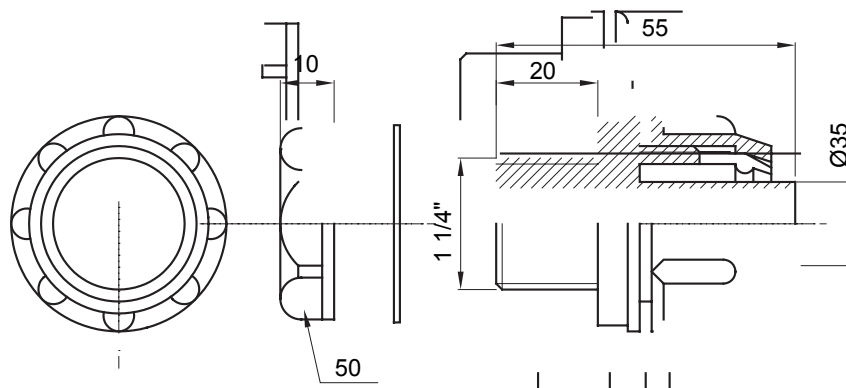

## DX56235

DF Range

Straight and revolving coupling device for sheath with IP54 protection degree.

Colour	Grey RAL 7035	IP degree	IP54
GAS pitch	1 1/4"	Sheath Ø (mm)	35
Type	Fixed	Electrocod	210

### DIMENSIONAL