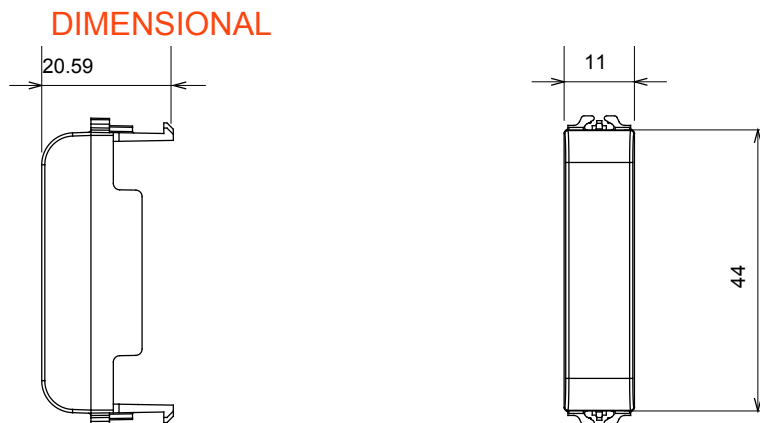

Product Data Sheet

GW13197

CHORUSMART - domestic range

Wide range of control devices, sockets for power supply (conforming to national and international standards) signal pick-up, climate control, comfort management, technical alarm signalling and emergency lighting management. The ChoruSmart modular devices are available in five colours, glossy white, satin white, natural beige, satin black and lacquered titanium and in various sizes from 1/2, 1, 2 and 3 modules. Thanks to the mounting supports for rectangular, square and round boxes, endless combinations can be created with the ChoruSmart range of plates.

Category	Blanking module	Colour	Natural satin beige
Description	1/2 module	Standard	EN 60669-1
Thermo-pressure with ball	125 °C	Glow Wire Test	850 °C
No. modules	1/2	Material	Technopolymer
Electrocod	0100		