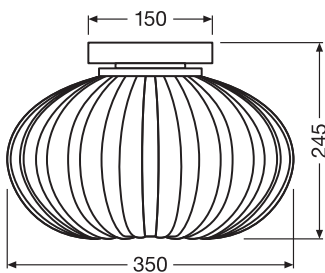

TECHNICAL DATA

Electrical data

Nominal voltage	220...240 V
Mains frequency	50...60 Hz
Protection class	I
Operating mode	Mains voltage

Dimensions & Weight

Diameter	350,0 mm
Length	350.00 mm
Width	150.00 mm
Height	245.00 mm
Product weight	2050.00 g

Materials & Colors

Product color	Black/Gray
Housing color	Black/Gray
Body material	Plastic METAL
Cover material	Glass
Mercury content	0.0 mg

Application & Mounting

Ambient temperature range	-20...+40 °C
Temperature range at storage	-25...+70 °C
Type of connection	Screw terminal
Type of protection	IP20

EQUIPMENT / ACCESSORIES

- No light sources included
- Complete mounting and connecting accessories included

DOWNLOAD DATA

DOWNLOAD DATA	
	User instruction
	Declarations Of Conformity CE

LOGISTICAL DATA

Product code	Packaging unit (Pieces/Unit)	Dimensions (length x width x height)	Gross weight	Volume
4058075217140	Folding box 1	408 mm x 408 mm x 333 mm	2586.00 g	55.43 dm ³
4058075217157	Shipping box 2	825 mm x 415 mm x 345 mm	6910.00 g	118.12 dm ³