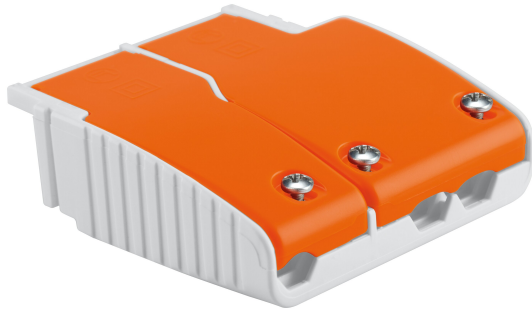

## PRODUCTINFORMATIEBLAD OT CABLE CLAMP B-STYLE LP TL

OPTOTRONIC® Cable Clamp | Driver toebehoren

---

### Toepassingsgebieden

- Downlights, flat luminaires
- Suitable for different cable types
- Suitable for indoor installations

---

### Productvoordelen

- Simple and quick cable mounting
- Sufficient space for cable connection
- Cost-effective and space-saving solution (TL version)
- Free cable connection thanks to open flaps
- Immediate installation thanks to pre-assembled cable clamps

### Productkenmerken

- Easy to install and flexible cable clamps
- Separate cable clamps for primary and secondary side
- Pre-fixed, captive screws
- Through-looping (TL version)