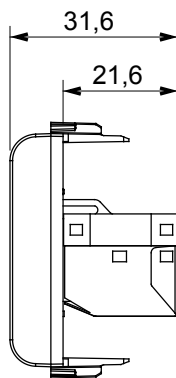

DIMENSIONAL