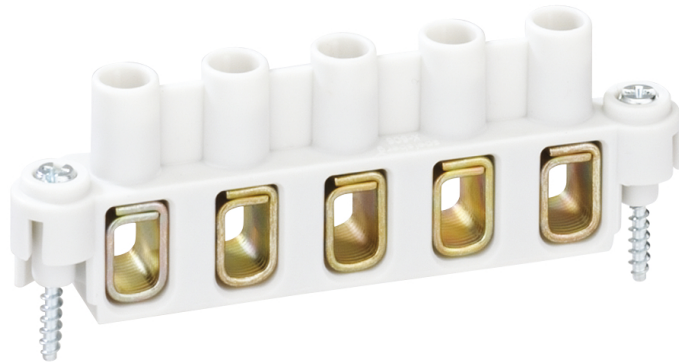

Terminal block

Abox 060 KLS-6²

Abox 060 KLS-6²

Terminal block

Productnumber: 84000601

Dimensions: 46,6 x 17,8 x 31,5 mm

Connecting terminal acc. to DIN EN 60998 (VDE 0613), $U_i=690V$

5-pole - 6 mm²

Technical Data

Dimensions

Width:	46.6 mm
Length:	17.8 mm
Height:	31.5 mm

Material characteristics

Industry quality:	no
-------------------	----

Material

Insulating body material:	Thermoplastic
---------------------------	---------------