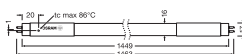

TECHNICAL DATA

Electrical data

Nominal wattage	37 W
Construction wattage	37.00 W
Nominal voltage	60...90 V
Operating mode	HF (ECG mode)
Nominal current	188 mA
Type of current	AC
Inrush current	35 A
Operating frequency	25...70 kHz
Mains frequency	25...70 kHz
Total harmonic distortion	< 20 %
Power factor λ	> 0.90

Photometrical data

Luminous flux	5600 lm
Luminous efficacy	151 lm/W
Lumen main.fact.at end of nom.life time	0.70
Light color (designation)	Cool White
Color temperature	4000 K
Color rendering index Ra	83
Light color	840
Standard deviation of color matching	≤ 5 sdcm

Light technical data

Beam angle	190 °
Warm-up time (60 %)	< 2.00 s
Starting time	< 0.5 s

Dimensions & Weight

Overall length	1449.00 mm