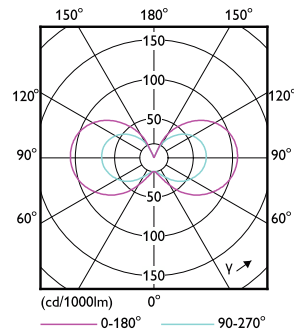

Product data

General Information	
Cap-Base	G4
Nominal lifetime	15,000 hour(s)
Switching Cycle	50,000
Lighting Technology	LED
Flux measurement reference	Sphere
Light Technical	
Color Code	830 [CCT of 3000K]
Beam Angle (Nom)	300 degree(s)
Luminous Flux	120 lm
Color Designation	White (WH)
Correlated Color Temperature (Nom)	3000 K
Luminous Efficacy (rated) (Nom)	120.00 lm/W
Color Consistency	<6
Color rendering index (CRI)	80
LLMF At End Of Nominal Lifetime (Nom)	70 %
Photobiological safety according to EN 62471	RG1

Operating and Electrical	
Line Frequency	- Hz
Input Frequency	- Hz
Power Consumption	1 W
Lamp Current (Nom)	138 mA
Wattage Equivalent	10 W
Starting Time (Nom)	0.5 s
Warm-up time to 60% light	0.5 s
Power Factor (Fraction)	0.57
Voltage (Nom)	ac electronic 12 V
Temperature	
T-Case Maximum (Nom)	80 °C
Controls and Dimming	
Dimmable	No
Mechanical and Housing	
Bulb Shape	Capsule

Dimensional drawing

Product	D	C
CorePro LEDcapsuleLV 1-10W G4 830	13 mm	35 mm

Photometric data

Spectral Power Distribution Colour - CorePro LEDcapsuleLV 1-10W G4 830

Light Distribution Diagram - CorePro LEDcapsuleLV 1-10W G4 830