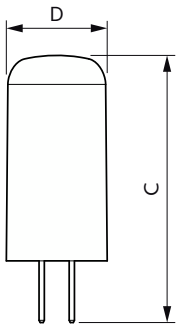

Product data

General Information	
Cap-Base	G4
Nominal lifetime	15,000 hour(s)
Switching Cycle	50,000
Lighting Technology	LED
Flux measurement reference	Sphere
Light Technical	
Color Code	830 [CCT of 3000K]
Beam Angle (Nom)	300 degree(s)
Luminous Flux	120 lm
Color Designation	White (WH)
Correlated Color Temperature (Nom)	3000 K
Luminous Efficacy (rated) (Nom)	120.00 lm/W
Color Consistency	<6
Color rendering index (CRI)	80
LLMF At End Of Nominal Lifetime (Nom)	70 %
Photobiological safety according to EN 62471	RG1

Dimensional drawing

Product	D	C
CorePro LEDcapsuleLV 1-10W G4 830	13 mm	35 mm

Photometric data

Spectral Power Distribution Colour - CorePro LEDcapsuleLV 1-10W G4 830

Light Distribution Diagram - CorePro LEDcapsuleLV 1-10W G4 830