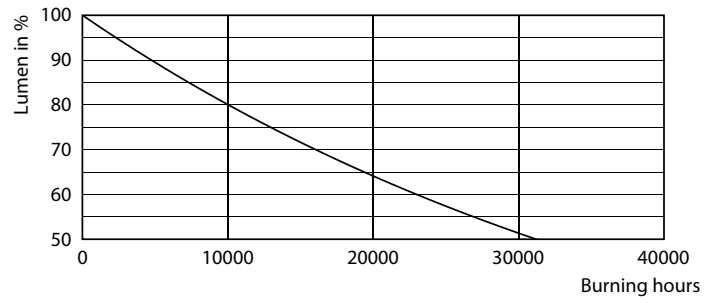

CorePro LEDcapsule LV

Photometric data

General uniform lighting - CorePro LEDcapsuleLV 1-10W G4 830

Lifetime

Lumen Maintenance Diagram - CorePro LEDcapsuleLV 1-10W G4 830