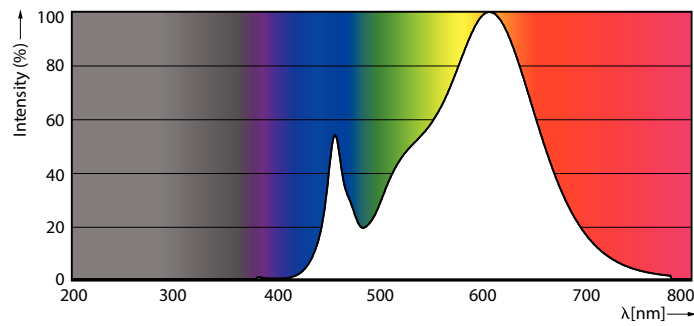

Photometric data

Spectral Power Distribution Colour - CorePro LEDcapsuleLV 1-10W G4 830