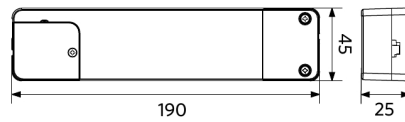

## Maatschets (mm)

LEDPanelRc-S5 Re295

LEDPanelRc-S5  
Driver On/Off

LEDPanelRc-S5  
Driver Dim

LEDPanelRc-S5  
Driver Tunable White