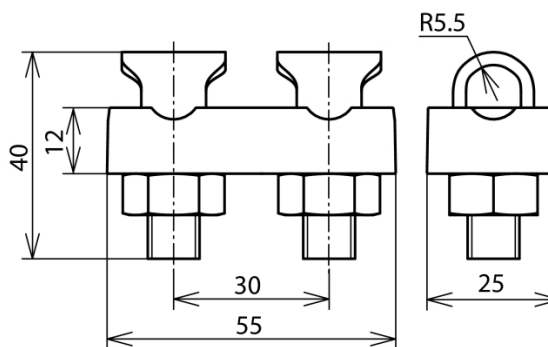

KSV 2X7.10 STTZN (302 010)

Figure without obligation

Arrangement:

Type	KSV 2X7.10 STTZN
Part No.	302 010
Material of clamping screw	St/tZn
Material of clamp	ZDC
Clamping range Rd	7-10 mm
Material of nut	St/tZn
Screw	M10
Screw distance	30 mm
Base plate	yes
Lightning current carrying capability (10/350 µs)	/ *)
Standard	EN 62561-1
Weight	137 g
Customs tariff number	85389099
GTIN	4013364134904
PU	50 Stk