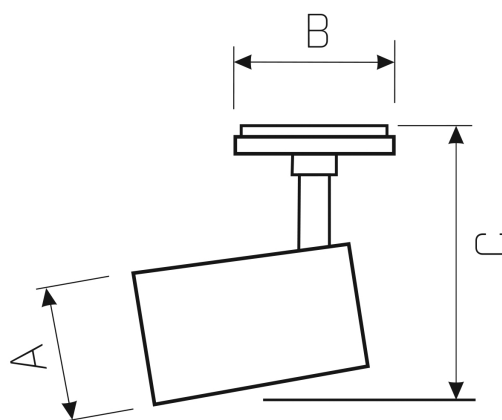

PESO 1

WOJP03301

LED luminaire PESO 1, with a power of 19 W, high light efficacy 150 lm/W. It is made of high-quality components, supported by a 5-year warranty. Lights up with neutral light - the most universal colour (4000K), which is suitable for the rooms we use on a daily basis, ensuring comfort during everyday activities. Narrow beam angle 24° gives directional light so that selected objects or surfaces can be better exposed. Designed for recessed mounting.

Power	19 W	Voltage	230 V
Colour temperature	4000 K	Colour of light	Neutral white
Beam angle	24 °	Degree of protection (IP)	IP20

Technical data

Code	WQJP03301
Power	19 W
Nominal current	90.9 mA
Voltage	230 V
Energy consumption	19 kWh/1000h
Frequency	50HZ Hz
Protection class	II
Power supply included	+
Manufacturer of power supply	TCl
Power factor	0.93
Useful luminous flux*	2850 lm (360°)
Luminous flux**	1710 lm (360°)
Lamp efficacy	150 lm/W
Colour temperature	4000 K
Colour of light	Neutral white
Beam angle	24 °
RA	80
Light source included	+
Producer of LED diodes	CREE
Uniformity of color SDCM max	3
Dimmable	OPC
Working temperature range	-20/+40 °
Lifespan	50000 h
Housing material	Aluminum
Degree of protection (IP)	IP20
Colour	Black
Dimension (AxBxC)	82x115x100 mm
Mounting hole	92x92 mm
For use	Inside
Assembly method	Recessed
Application	Inside
Made in	PL