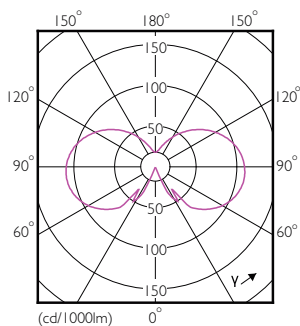

Product	D	C
Classic LEDLuster ND 4.3-40W E14 827 P45 FR	45 mm	80 mm

Photometric data

LEDbulb, Bulb A21 14W, 18W 2200-2700K

LEDbulb 40W E14 827 FR P45

LEDbulb 40W E14 827 FR B35

Classic frosted LED candles and lusters