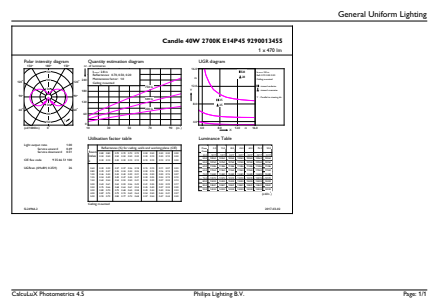

LEDbulb 40W E14 827 FR P45