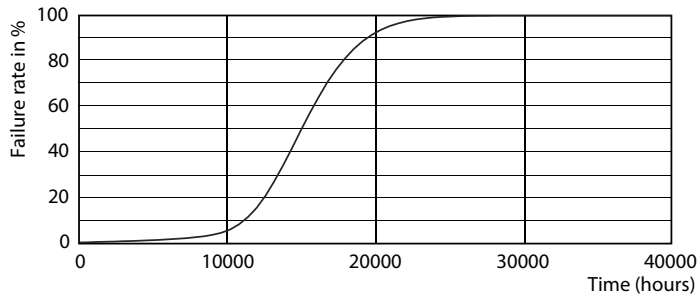

Classic frosted LED candles and lusters

Lifetime

LEDbulb 40W E14 827 FR B35