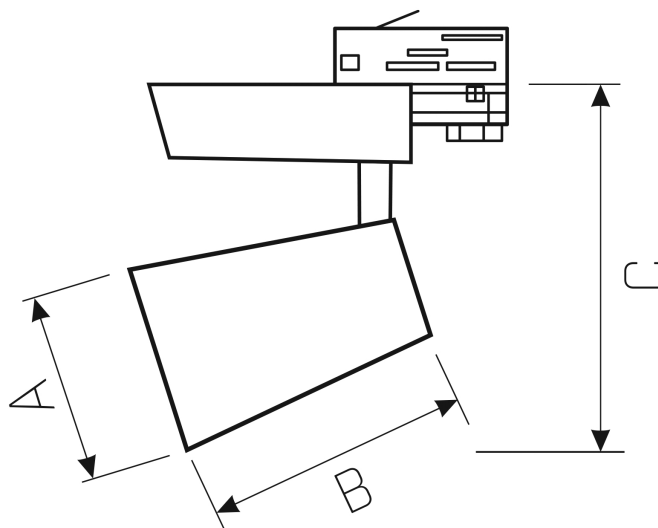

ESTRA

WOJP00342

LED luminaire ESTRA, with a power of 19 W, high light efficacy 150 lm/W. It is made of high-quality components, supported by a 5-year warranty. Lights up with neutral light - the most universal colour (4000K), which is suitable for the rooms we use on a daily basis, ensuring comfort during everyday activities. Narrow beam angle 60° gives directional light so that selected objects or surfaces can be better exposed. Designed to be mounted on a track.

Power	19 W	Voltage	230 V
Colour temperature	4000 K	Colour of light	Neutral white
Beam angle	60 °	Degree of protection (IP)	IP20

Technical data

Code	W0JP00342
Power	19 W
Nominal current	90.9 mA
Voltage	230 V
Energy consumption	19 kWh/1000h
Frequency	50HZ Hz
Protection class	I
Power supply included	+
Manufacturer of power supply	TCI
Power factor	0.93
Useful luminous flux*	2850 lm (360°)
Luminous flux**	2090 lm (360°)
Lamp efficacy	150 lm/W
Colour temperature	4000 K
Colour of light	Neutral white
Beam angle	60 °
RA	80
Light source included	+
Producer of LED diodes	CREE
Uniformity of color SDCM max	3
Dimmable	OPC
Working temperature range	-20/+40 °
Lifespan	50000 h
Housing material	Aluminum
Degree of protection (IP)	IP20
Colour	White
Dimension (AxBxC)	109x130x190 mm
For use	Inside
Assembly method	on track
Application	Inside
Made in	PL