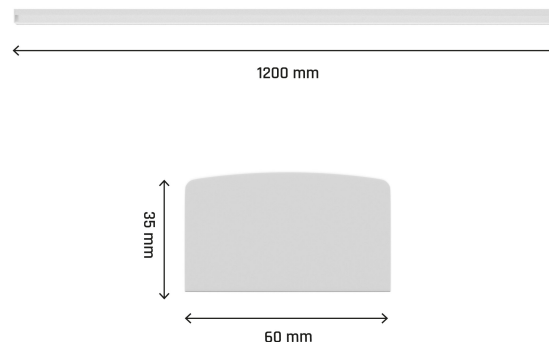

LIMEA SUBTILO

SLI047222CCT_PW

LED luminaire LIMEA SUBTILO with the possibility of changing the light color (CCT), with a power of 30 W, high light efficacy 120 lm/W. Thanks to the ability to change the color temperature (CCT) in the range from 3000K to 6000K, we can adjust the light color depending on our needs and preferences. Suitable for both surface and suspended mounting. The product is certified by the National Institute of Hygiene, so it can be used in rooms with high hygienic requirements.

Power	30 W	Voltage	230 V
Luminous flux*	3600 lm (360°)	Colour temperature	2700/4000/6000 K
Colour of light	CCT	Beam angle	120 °
Degree of protection (IP)	IP20		

Technical data

Code	SLI047222CCT_PW
Power	30 W
Nominal current	135 mA
Voltage	230 V
Energy consumption	30 kWh/1000h
Frequency	50HZ Hz
Protection class	II
Power factor	0.9
Useful luminous flux*	3600 lm (360°)
Luminous flux**	3000 lm (360°)
Lamp efficacy	120 lm/W
Colour temperature	2700/4000/6000 K
Colour of light	CCT
Beam angle	120 °
RA	80
Light source included	+
Dimmable	No
Working temperature range	-20/+40 °
Lifespan	17000 h
Housing material	PLASTIC
Degree of protection (IP)	IP20
Colour	White
Dimension (AxBxC)	1200x60x35 mm
For use	Inside
Assembly method	On the ceiling, Suspended
Application	INTERNAL
Made in	PRC
Other	Light color change function 2700K/4000K/6000K ,