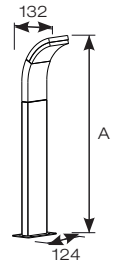

Matching Senza Wall Light see p269

INPUT	HERTZ	TEMP	LIFETIME (HRS)	CRI	SDCM	BEAM ANGLE	CLASS	IP	IK
230V	50/60Hz	-20°C to 45°C	L70 36,000	Ra 80	6	80/140°	1	IP54	IK07

CODE	DESCRIPTION	WATTAGE	CCT	LUMENS	LM/W	A	TRADE
ASELEDB/060	600mm - Cool White	6.5W	4000K	366lm	52lm	600mm	£107.00
ASELEDB/100	1000mm - Cool White					1000mm	£126.00
ASELEDB/060/WW	600mm - Warm White	6.5W	3000K	406lm	65lm	600mm	£107.00
ASELEDB/100/WW	1000mm - Warm White					1000mm	£126.00