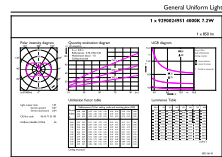

Photometric data

© 2023 Philips Lighting B.V. Page 1/1

Spectral Power Distribution Colour - CorePro R7S 118mm 7.2-60W 840