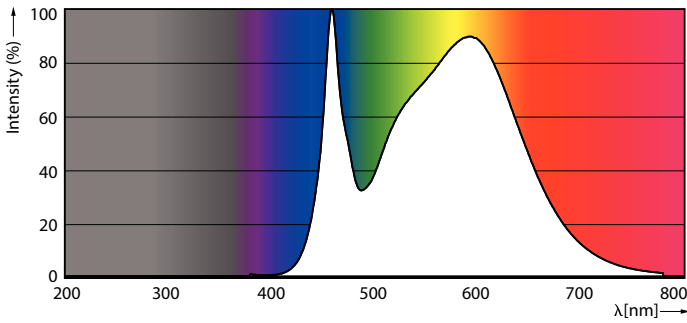

Photometric data

© 2023 Philips Lighting B.V. Page 1/1

Spectral Power Distribution Colour - CorePro R7S 118mm 7.2-60W 840