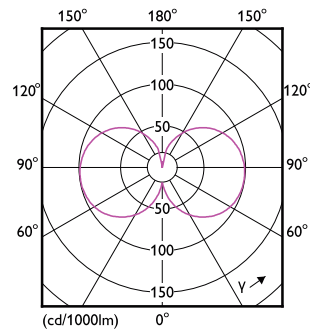

Product data

General Information		Starting Time (Nom)	
Cap-Base	R7S [R7s]		0.5 s
Nominal lifetime	15,000 hour(s)	Warm-up time to 60% light	0.5 s
Switching Cycle	8,000	Power Factor (Fraction)	0.5
Lighting Technology	LED	Voltage (Nom)	220-240 V
Flux measurement reference	Sphere		
Light Technical		Temperature	
Color Code	840 [CCT of 4000K]	T-Case Maximum (Nom)	110 °C
Luminous Flux	850 lumen		
Color Designation	Cool White (CW)	Controls and Dimming	
Correlated Color Temperature (Nom)	4000 K	Dimmable	No
Luminous Efficacy (rated) (Nom)	118.00 lm/W	Mechanical and Housing	
Color Consistency	<6	Bulb Finish	Clear
Color rendering index (CRI)	80	Bulb Shape	Linear
LLMF At End Of Nominal Lifetime (Nom)	70 %	Approval and Application	
Operating and Electrical		Suitable For Accent Lighting	No
Line Frequency	50 to 60 Hz	Energy Consumption kWh/1000 h	8 kWh
Input Frequency	50 to 60 Hz	EPREL Registration Number	624,211
Power Consumption	7.2 W	CE mark	Yes
Lamp Current (Nom)	40 mA	EU RoHS compliant	Yes
Wattage Equivalent	60 W		

Material number (12NC)	929002495102
Full product name	CorePro R7S 118mm 7.2-60W 840
EAN/UPC - Case	8719514304000

Dimensional drawing

Product	D	C
CorePro R7S 118mm 7.2-60W 840	15 mm	118 mm

Photometric data

© 2023 Philips Lighting B.V. Page 1/1

Spectral Power Distribution Colour - CorePro R7S 118mm 7.2-60W 840

Light Distribution Diagram - CorePro R7S 118mm 7.2-60W 840

CorePro LEDlinear MV

Lifetime

Life Expectancy Diagram - CorePro R7S 118mm 7.2-60W 840