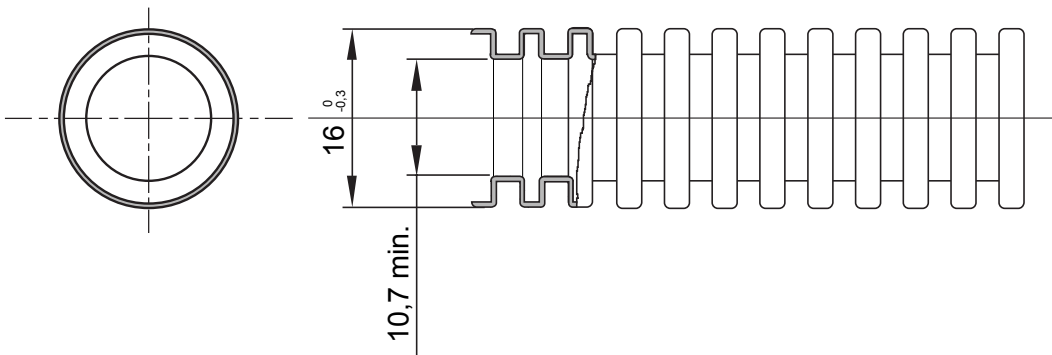

Product Data Sheet

DX10140R

FK Range

Light pliable conduits FK9 range, made of PVC, classification 22212, available in six diameters, from 16 to 50 mm, with or without cable puller, colour grey RAL 7035. Suitable for electrical and/or data transmission systems. Recommended for concealed installation in vertical walls or ceilings. The FK9 conduits comply with the standards EN 61386-1 and EN 61386-22.

Colour	Grey RAL 7035	Material	PVC
Type	with cable puller	Conduits Ø (mm)	40
Glow Wire Test	960 °C	Resistance to compression	2 (Light - 320 N)
Resistance to impact	2 (Light - 320 N)	Resistance to bending	2 (Pliable)
Electrical characteristics	2 (With electrical insulating characteristics)	Protection against ingress of solid objects without accessories	0
Protection against ingress of water	0	Resistance against corrosion	Not applicable to plastic conduit systems
Fire resistance	1 (Non-flame propagating)	Protection against ingress of solid objects with GF coupling	4
Standard	EN 61386-1 EN 61386-22	Classification	22212

DIMENSIONAL

TECHNICAL SYMBOLOGY

960 °C

STANDARDS/APPROVALS

GEWISS S.p.A. Via A. Volta, 1
24069 Cenate Sotto - Bergamo - Italy
tel. +39 035 94 61 11 fax +39 035 94 69 09

www.gewiss.com
sat@gewiss.com
Last update 20/04/2023

Data, measures, designs and pictures are shown only as informative purposes, and could be changed without previous notice