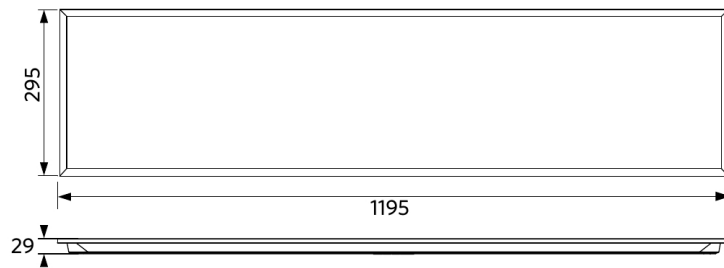

Ambient Conditions

Operating temperature	-10-+45°C
Application temperature	+25°C
Storage environment	-20-+50°C

Dimensional Drawing (mm)

LEDPanelS-P6 Sq595

LEDPanelS-P6 Re295

LEDPanelS-P6
Driver On/Off

LEDPanelS-P6
Driver Dim