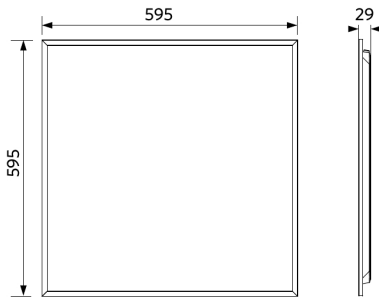

Technical Specifications

Lifetime (L70)	100,000 h
Lifetime (L80)	70,000 h
Lifetime (L90)	50,000 h
On-/Off-cycles	100,000
Colour consistency (SDCM)	3
Dimmability	On-Off / 1-10V / DALI2 / BLE2
Beam angle	90°
Finishing	White RAL9003
UGR	≤ 19
IP front side	IP54
IP recessed part	IP20
Impact strength	IK02
Protection class	II
Risk group (EN 62471)	RG0
With control gear	Yes
Glow wire test	650°C
Power factor	≥ 0.9

Electrical Supply

Frequency	50/60 Hz
Nominal voltage	220-240 V
DC input voltage	See catalogue appendix Connection Specifications
230V Cable length	1 m

Mechanical Properties

Housing material	Aluminium
Optical material	PMMA
Cover material	Polystyrene (PS)

Ambient Conditions

Operating temperature	-10-+45°C
Application temperature	+25°C
Storage environment	-20-+50°C

Dimensional Drawing (mm)

LEDPanelS-P6 Sq595

LEDPanelS-P6 Re295