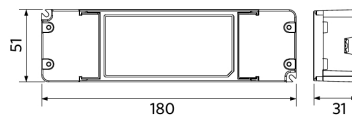

Ambient Conditions

Operating temperature	-10-+45°C
Application temperature	+25°C
Storage environment	-20-+50°C

Dimensional Drawing (mm)

LEDPanelS-P6 Sq595

LEDPanelS-P6 Re295

LEDPanelS-P6
Driver On/Off

LEDPanelS-P6
Driver Dim