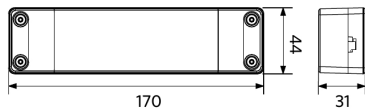

Ambient Conditions

Operating temperature	-10-+45°C
Application temperature	+25°C
Storage environment	-20-+50°C

Dimensional Drawing (mm)

LEDPanelS-P6 Sq595

LEDPanelS-P6 Re295

LEDPanelS-P6
Driver On/Off

LEDPanelS-P6
Driver Dim