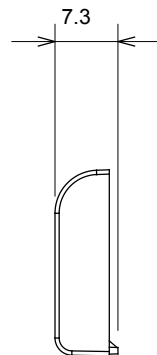

DIMENSIONAL