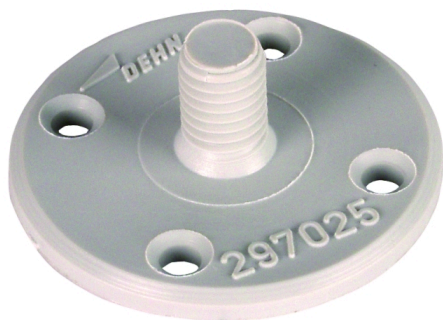

BP D40 GBM8 4XB4 K GR (297 025)

Figure without obligation

Type	BP D40 GBM8 4XB4 K GR
Part No.	297 025
Application note	for roofing felt, concrete, steel and brickwork with threaded bolt for conductor holders with M8 female thread (e.g. 204 002, 204 004)
Material of roof conductor holder	plastic
Colour	grey °
Dimensions	Ø40 mm
Fixing	[4x] Ø4 mm
Standard	DIN 48829 K
Weight	5 g
Customs tariff number	85389099
GTIN	4013364023390
PU	100 Stk