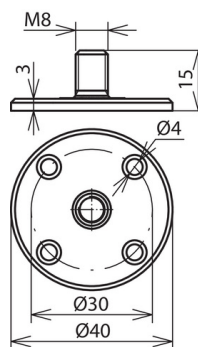

BP D40 GBM8 4XB4 K GR (297 025)

Figure without obligation

Type	BP D40 GBM8 4XB4 K GR
Part No.	297 025
Application note	for roofing felt, concrete, steel and brickwork with threaded bolt for conductor holders with M8 female thread (e.g. 204 002, 204 004)
Material of roof conductor holder	plastic
Colour	grey °
Dimensions	Ø40 mm
Fixing	[4x] Ø4 mm
Standard	DIN 48829 K
Weight	5 g
Customs tariff number	85389099
GTIN	4013364023390
PU	100 Stk