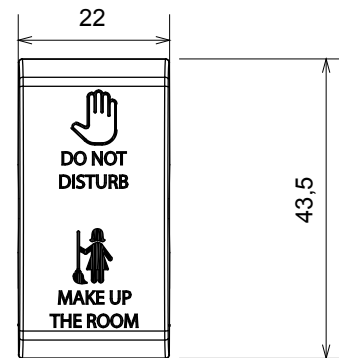

## GW12733

CHORUSMART - Domestic range

Wide range of control devices, sockets for power supply (conforming to national and international standards) signal pick-up, climate control, comfort management, technical alarm signalling and emergency lighting management. The ChoruSmart modular devices are available in five colours, glossy white, satin white, natural beige, satin black and lacquered titanium and in various sizes from 1/2, 1, 2 and 3 modules. Thanks to the mounting supports for rectangular, square and round boxes, endless combinations can be created with the ChoruSmart range of plates.

Category	Replaceable button key	Button key	Neutral
Symbol	DND+MUR	Colour	Satin black
Standard	EN 60669-1	Thermo-pressure with ball	125 °C
Glow Wire Test	850 °C	No. modules	1
Electrocod	140		

### DIMENSIONAL