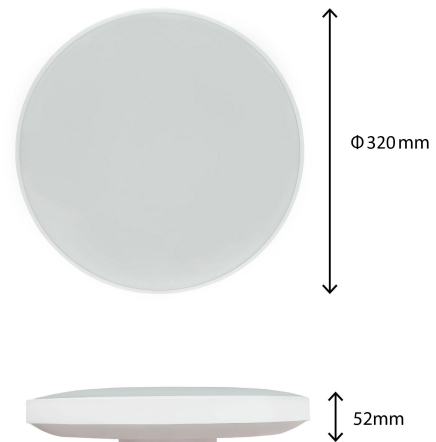

NYMPHEA BLACK & WHITE CCT

SLI031035CCT_PW

LED luminaire with the possibility of changing the light color (CCT), with a power of 24 W, high light efficacy 130 lm/W. Thanks to the ability to change the color temperature (CCT) in the range from 3000K to 6000K, we can adjust the light color depending on our needs and preferences. It has a high IP54 rating, making it ideal for use in rooms with high humidity. The CCT function allows you to changes to the colour temperature of light (3000/4000/6000K). Designed for surface mounting. The product is certified by the National Institute of Hygiene, so it can be used in rooms with high hygienic requirements.

CCT

IP54

Power	24 W	Voltage	230 V
Luminous flux*	3150 lm (360°)	Colour temperature	3000/4000/6000 K
Colour of light	CCT	Beam angle	115 °
Degree of protection (IP)	IP54		

Technical data

Code	SLI031035CCT_PW
Power	24 W
Nominal current	160 mA
Voltage	230 V
Energy consumption	24 kWh/1000h
Frequency	50HZ Hz
Protection class	II
Power supply included	+
Power factor	0.6
Useful luminous flux*	3150 lm (360°)
Luminous flux**	1920 lm (360°)
Lamp efficacy	130 lm/W
Colour temperature	3000/4000/6000 K
Colour of light	CCT
Beam angle	115 °
RA	>80
Light source included	+
Uniformity of color SDCM max	5
Dimmable	No
Working temperature range	-20 +40 °
Lifespan	17000 h
Housing material	Plastic
Degree of protection (IP)	IP54
Colour	White
Dimension (AxBxC)	320x52 mm
For use	Inside
Assembly method	On the ceiling
Application	Inside
Made in	PRC
Other	Light color change function 3000K/4000K/6000K ,