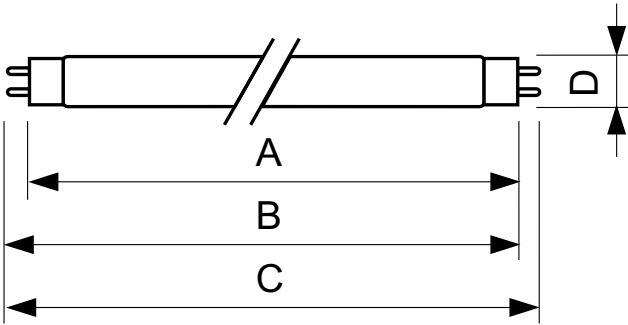

TL-D Colored

TL-D Colored 36W Green 1SL/25

This TL-D lamp (tube diameter 26 mm) helps to create special effects and atmospheres or attract attention by using red, green, blue and yellow light. Apart from using the specific colors, it is also possible to mix the colors to create white light. This lamp offers a high light output, thanks to the use of basic powders. Application areas include shops and showrooms, bars and restaurants, demonstration areas, sign lighting and entertainment stores.

Product data

General Information		Controls and Dimming	
Cap-Base	G13 [Medium Bi-Pin Fluorescent]	Dimmable	Yes
Light Technical		Mechanical and Housing	
Color Code	170	Bulb Shape	T8 [26 mm (T8)]
Luminous Flux	4,300 lumen	Approval and Application	
Color Designation	Green (G)	Mercury (Hg) Content (Nom)	1.7 mg
Operating and Electrical		Energy Consumption kWh/1000 h	42 kWh
Power Consumption	36.0 W	Product Data	
Lamp Current (Nom)	0.440 A	Full product code	871150064300140
Voltage (Nom)	103 V	Order product name	TL-D Colored 36W Green 1SL/25
Voltage (Nom)	103 V	Order code	928048501705
		Numerator - Quantity Per Pack	1
		Numerator - Packs per outer box	25

TL-D Colored

Material number (12NC)	928048501705
Net weight	135.000 g
Full product name	TL-D Colored 36W Green 1SL/25

EAN/UPC - Case	8711500643018
----------------	---------------

Dimensional drawing

Product	D (max)	A (max)	B (max)	B (min)	C (max)
TL-D Colored 36W Green 1SL/25	28.0 mm	1,199.4 mm	1,206.5 mm	1,204.1 mm	1,213.6 mm