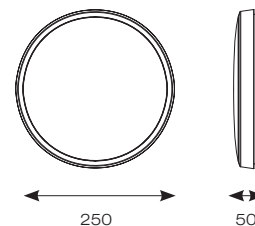

# OCTO Gamma Mini Connected by WiZ

Voice Control

- Ultra slim modern WiZ enabled polycarbonate wall/ceiling light suitable for education and residential applications and ancillary areas
- Matt white finish to body and diffuser with optional chrome trim ring
- Rear fixing bracket and terminal housing for ease of installation
- Tunable between 2700K - 6500K via Wiz App and voice control
- IP54 rating and suitable for bathroom use
- Dimmable via WiZ App

OCTO  
Embedded

Connected by

WiZ

AMGAMLED/OCTOW

Chrome Trim Ring Fitted

INPUT	HERTZ	TEMP	LIFETIME (HRS)	CRI	SDCM	BEAM ANGLE	CLASS	IP	IK
230V	50Hz	-5°C to 35°C	L70 54,000	Ra 80	6	110°	2	IP54	IK09

CODE	DESCRIPTION	WATTAGE	CCT	LUMENS	LM/W	TRADE
AMGAMLED/OCTOW	Tunable White	10W	2700K-6500K	750lm (2700K) - 830lm (6500K)	77lm (2700K) - 86lm (6500K)	£88.00