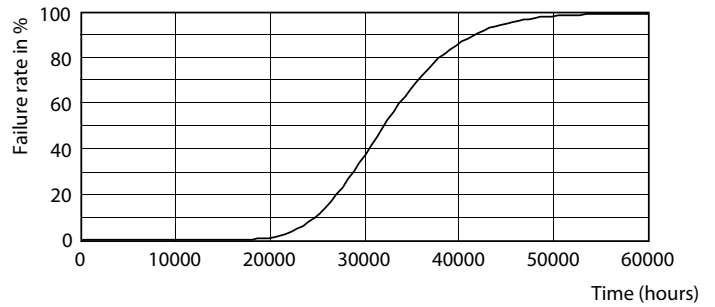

Life Expectancy Diagram - CorePro LED PLS 5W 830 2P G23

CorePro LED PLS

Lifetime