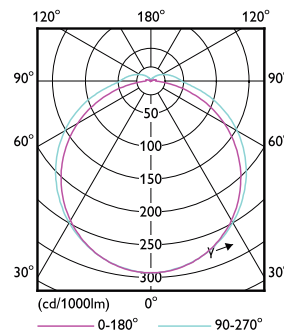

Product data

General Information	
Cap-Base	G23 [G23]
Nominal lifetime	30,000 hour(s)
Switching Cycle	50,000
Lighting Technology	LED
Flux measurement reference	Sphere
Light Technical	
Color Code	830 [CCT of 3000K]
Beam Angle (Nom)	120 degree(s)
Luminous Flux	520 lumen
Color Designation	White (WH)
Correlated Color Temperature (Nom)	3000 K
Luminous Efficacy (rated) (Nom)	104.00 lm/W
Color Consistency	<6
Color rendering index (CRI)	82
LLMF At End Of Nominal Lifetime (Nom)	70 %
Operating and Electrical	
Line Frequency	50 to 60 Hz
Input Frequency	50 to 60 Hz
Power Consumption	5 W
Starting Time (Nom)	0.5 s

Warm-up time to 60% light	0.5 s
Power Factor (Fraction)	0.9
Voltage (Nom)	220-240 V
Temperature	
Ambient temperature range	-20 °C to 45 °C
T-Case Maximum (Nom)	83 °C
Controls and Dimming	
Dimmable	No
Mechanical and Housing	
Bulb Material	Plastic
Product Length	170 mm
Bulb Shape	Tube, single-ended
Approval and Application	
Energy Saving Product	Yes
Approval Marks	TUV CE marking RoHS compliance KEMA Keur certificate
Energy Consumption kWh/1000 h	5 kWh
EPREL Registration Number	403,566
CE mark	Yes

Dimensional drawing

Product	D	D1	A1	A2	A3
CorePro LED PLS 5W 830 2P G23	31.1 mm	15.8 mm	108 mm	144 mm	166 mm

Photometric data

Copyright: Philips Lighting B.V. Page 1/1

Spectral Power Distribution Colour - CorePro LED PLS 5W 830 2P G23

Light Distribution Diagram - CorePro LED PLS 5W 830 2P G23

CorePro LED PLS

Lifetime

Life Expectancy Diagram - CorePro LED PLS 5W 830 2P G23

Life Expectancy Diagram - CorePro LED PLS 5W 830 2P G23

Lumen Maintenance Diagram - CorePro LED PLS 5W 830 2P G23