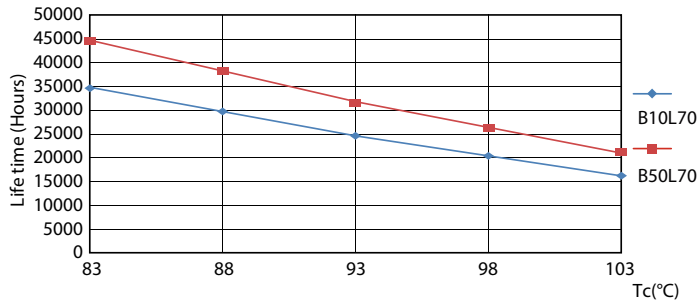

CorePro LED PLS

Lifetime

Life Expectancy Diagram - CorePro LED PLS 5W 830 2P G23