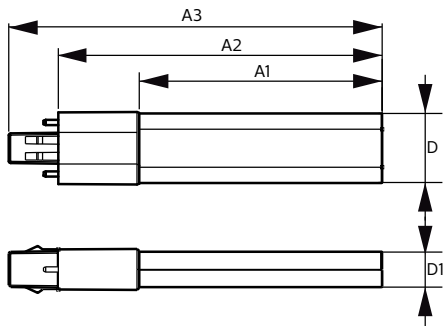

Product data

General Information	
Cap-Base	G23 [G23]
Nominal lifetime	30,000 hour(s)
Switching Cycle	50,000
Lighting Technology	LED
Flux measurement reference	Sphere
Light Technical	
Color Code	830 [CCT of 3000K]
Beam Angle (Nom)	120 degree(s)
Luminous Flux	520 lumen
Color Designation	White (WH)
Correlated Color Temperature (Nom)	3000 K
Luminous Efficacy (rated) (Nom)	104.00 lm/W
Color Consistency	<6
Color rendering index (CRI)	82
LLMF At End Of Nominal Lifetime (Nom)	70 %
Operating and Electrical	
Line Frequency	50 to 60 Hz
Input Frequency	50 to 60 Hz
Power Consumption	5 W
Starting Time (Nom)	0.5 s

Warm-up time to 60% light	0.5 s
Power Factor (Fraction)	0.9
Voltage (Nom)	220-240 V
Temperature	
Ambient temperature range	-20 °C to 45 °C
T-Case Maximum (Nom)	83 °C
Controls and Dimming	
Dimmable	No
Mechanical and Housing	
Bulb Material	Plastic
Product Length	170 mm
Bulb Shape	Tube, single-ended
Approval and Application	
Energy Saving Product	Yes
Approval Marks	TUV CE marking RoHS compliance KEMA Keur certificate
Energy Consumption kWh/1000 h	5 kWh
EPREL Registration Number	403,566
CE mark	Yes

CorePro LED PLS

EU RoHS compliant	Yes
Product Data	
Full product code	871869959666800
Order product name	CorePro LED PLS 5W 830 2P G23
Order code	929001926302
Numerator - Quantity Per Pack	1

Numerator - Packs per outer box	20
Material number (12NC)	929001926302
Full product name	CorePro LED PLS 5W 830 2P G23
EAN/UPC - Case	87186995966675

Dimensional drawing

Product	D	D1	A1	A2	A3
CorePro LED PLS 5W 830 2P G23	31.1 mm	15.8 mm	108 mm	144 mm	166 mm

Photometric data

Copyright: Philips Lighting B.V. Page 1/1

Spectral Power Distribution Colour - CorePro LED PLS 5W 830 2P G23