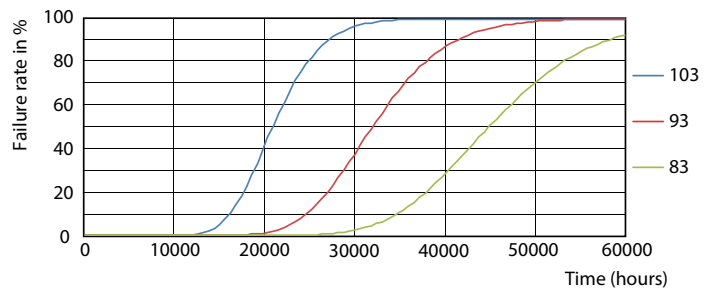

Dimensional drawing

Product	D	D1	A1	A2	A3
CorePro LED PLS 5W 830 2P G23	31.1 mm	15.8 mm	108 mm	144 mm	166 mm

Photometric data

Copyright: Philips Lighting B.V. Page 1/1

Spectral Power Distribution Colour - CorePro LED PLS 5W 830 2P G23

Light Distribution Diagram - CorePro LED PLS 5W 830 2P G23

CorePro LED PLS

Lifetime

Life Expectancy Diagram - CorePro LED PLS 5W 830 2P G23

Life Expectancy Diagram - CorePro LED PLS 5W 830 2P G23

Lumen Maintenance Diagram - CorePro LED PLS 5W 830 2P G23