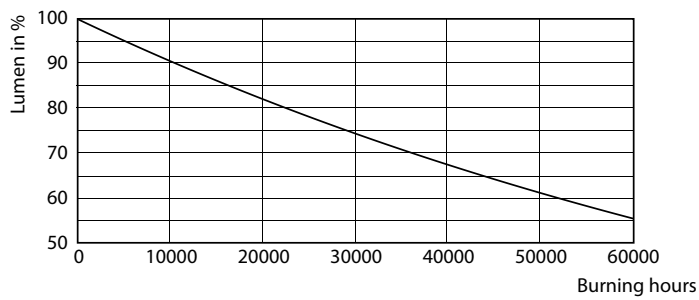

Product data

General Information	
Cap-Base	G23 [G23]
Nominal lifetime	30,000 hour(s)
Switching Cycle	50,000
Lighting Technology	LED
Flux measurement reference	Sphere
Light Technical	
Color Code	830 [CCT of 3000K]
Beam Angle (Nom)	120 degree(s)
Luminous Flux	520 lumen
Color Designation	White (WH)
Correlated Color Temperature (Nom)	3000 K
Luminous Efficacy (rated) (Nom)	104.00 lm/W
Color Consistency	<6
Color rendering index (CRI)	82
LLMF At End Of Nominal Lifetime (Nom)	70 %
Operating and Electrical	
Line Frequency	50 to 60 Hz
Input Frequency	50 to 60 Hz
Power Consumption	5 W
Starting Time (Nom)	0.5 s

Warm-up time to 60% light	0.5 s
Power Factor (Fraction)	0.9
Voltage (Nom)	220-240 V
Temperature	
Ambient temperature range	-20 °C to 45 °C
T-Case Maximum (Nom)	83 °C
Controls and Dimming	
Dimmable	No
Mechanical and Housing	
Bulb Material	Plastic
Product Length	170 mm
Bulb Shape	Tube, single-ended
Approval and Application	
Energy Saving Product	Yes
Approval Marks	TUV CE marking RoHS compliance KEMA Keur certificate
Energy Consumption kWh/1000 h	5 kWh
EPREL Registration Number	403,566
CE mark	Yes

Dimensional drawing

Product	D	D1	A1	A2	A3
CorePro LED PLS 5W 830 2P G23	31.1 mm	15.8 mm	108 mm	144 mm	166 mm

Photometric data

Copyright: Philips Lighting B.V. Page 1/1

Spectral Power Distribution Colour - CorePro LED PLS 5W 830 2P G23

Light Distribution Diagram - CorePro LED PLS 5W 830 2P G23

CorePro LED PLS

Lifetime

Life Expectancy Diagram - CorePro LED PLS 5W 830 2P G23

Life Expectancy Diagram - CorePro LED PLS 5W 830 2P G23

Lumen Maintenance Diagram - CorePro LED PLS 5W 830 2P G23