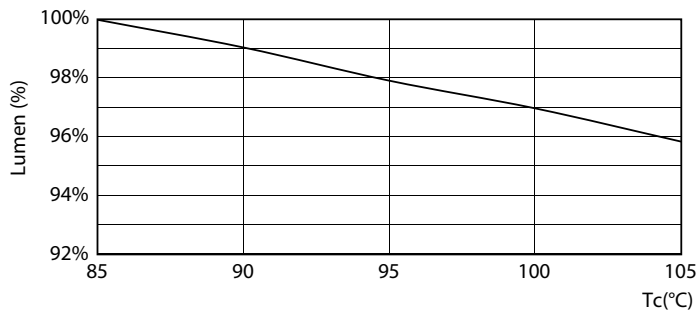

Life Expectancy Diagram - CorePro LED PLS 5W 830 2P G23

Lumen Maintenance Diagram - CorePro LED PLS 5W 830 2P G23