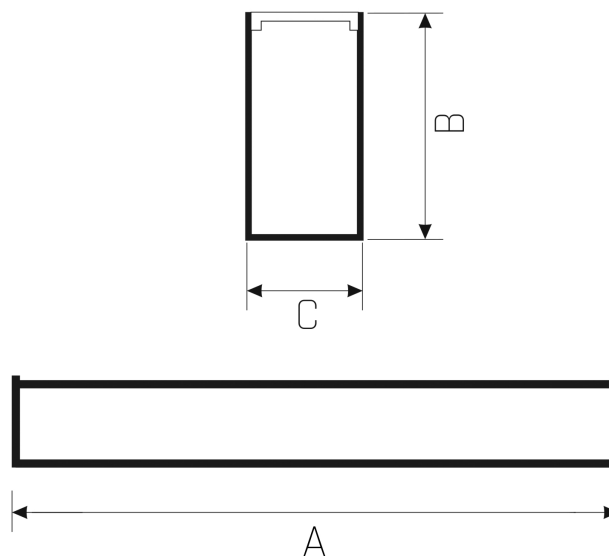

ALLDAY 7 ASYMETRIC

WQJP03432

LED luminaire ALLDAY 7 ASYMETRIC, with a power of 55 W, high light efficacy 150 lm/W. It is made of high-quality components, supported by a 5-year warranty. Lights up with neutral light - the most universal colour (4000K), which is suitable for the rooms we use on a daily basis, ensuring comfort during everyday activities. Suitable for both surface and suspended mounting.

Power	55 W	Voltage	230 V
Colour temperature	4000 K	Colour of light	Neutral white
Beam angle	110 °	Degree of protection (IP)	IP20

Technical data

Code	WQJP03432
Power	55 W
Nominal current	263 mA
Voltage	230 V
Energy consumption	55 kWh/1000h
Frequency	50HZ Hz
Protection class	II
Power supply included	+
Manufacturer of power supply	TRIDONIC
Power factor	0.93
Useful luminous flux*	8250 lm (360°)
Luminous flux**	2200 lm (360°)
Lamp efficacy	150 lm/W
Colour temperature	4000 K
Colour of light	Neutral white
Beam angle	110 °
RA	80
Light source included	+
Producer of LED diodes	OSRAM
Uniformity of color SDCM max	3
Dimmable	OPC
Working temperature range	-20/+40 °
Lifespan	50000 h
Housing material	Aluminum
Degree of protection (IP)	IP20
Colour	Black
Dimension (AxBxC)	37x1145x115 mm
For use	Inside
Assembly method	On the ceiling, Suspended
Application	Inside
Made in	PL