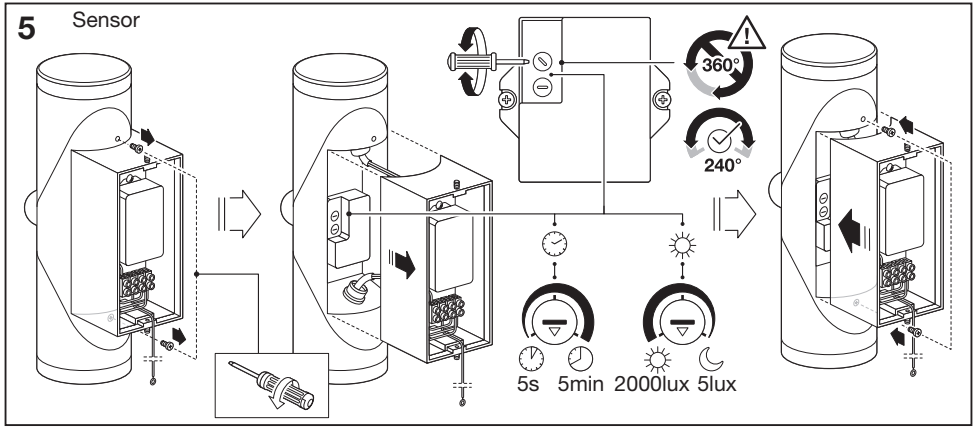

**ENDURA® STYLE
UPDOWN FLEX**

	EAN	W	lm	K	°C	V~	mA	Hz	PF
ENDURA® STYLE UPDOWN FLEX 13W DG SLR	4058075205437	13	700	3000	-20...+40	220-240	80	50/60	>0.5

	EAN	This product contains a light source of energy efficiency class	Contained Light Source
ENDURA® STYLE UPDOWN FLEX 13W DG SLR	4058075205437	E	