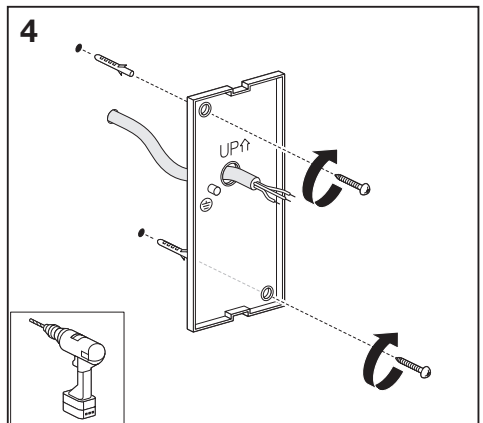

**ENDURA® STYLE
UPDOWN FLEX**

	EAN	W	lm	K	°C	V~	mA	Hz	PF
ENDURA® STYLE UPDOWN FLEX 13W DG SLR	4058075205437	13	700	3000	-20...+40	220-240	80	50/60	>0.5

	EAN	This product contains a light source of energy efficiency class	Contained Light Source
ENDURA® STYLE UPDOWN FLEX 13W DG SLR	4058075205437	E	