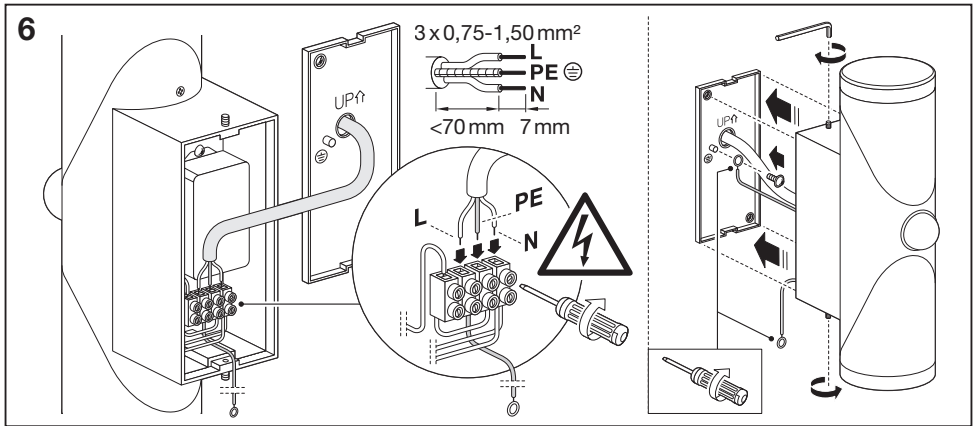

**ENDURA® STYLE
UPDOWN FLEX**

	EAN	W	lm	K	°C	V~	mA	Hz	PF
ENDURA® STYLE UPDOWN FLEX 13W DG SLR	4058075205437	13	700	3000	-20...+40	220-240	80	50/60	>0.5

	EAN	This product contains a light source of energy efficiency class	Contained Light Source
ENDURA® STYLE UPDOWN FLEX 13W DG SLR	4058075205437	E	