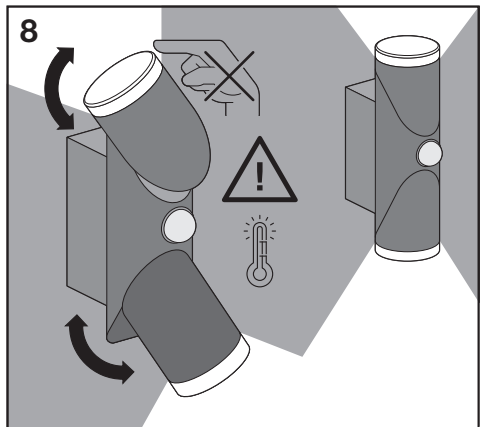

**ENDURA® STYLE
UPDOWN FLEX**

	EAN	W	lm	K	°C	V~	mA	Hz	PF
ENDURA® STYLE UPDOWN FLEX 13W DG SLR	4058075205437	13	700	3000	-20...+40	220-240	80	50/60	>0.5

	EAN	This product contains a light source of energy efficiency class	Contained Light Source
ENDURA® STYLE UPDOWN FLEX 13W DG SLR	4058075205437	E	