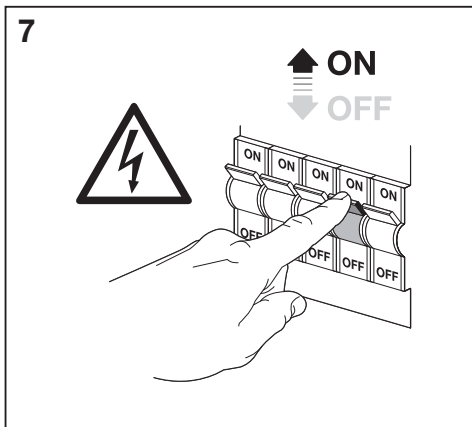

**ENDURA® STYLE
UPDOWN FLEX**

	EAN	W	lm	K	°C	V~	mA	Hz	PF
ENDURA® STYLE UPDOWN FLEX 13W DG SLR	4058075205437	13	700	3000	-20...+40	220-240	80	50/60	>0.5

	EAN	This product contains a light source of energy efficiency class	Contained Light Source
ENDURA® STYLE UPDOWN FLEX 13W DG SLR	4058075205437	E	