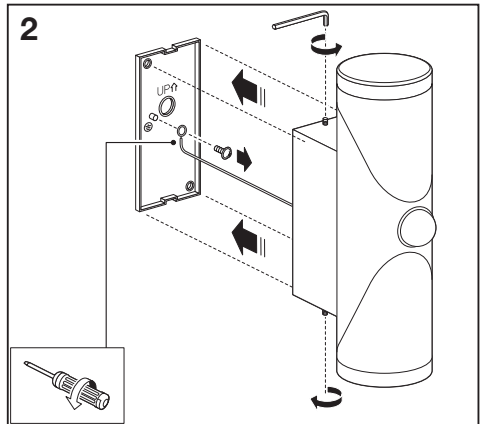

**ENDURA® STYLE
UPDOWN FLEX**

	EAN	W	lm	K	°C	V~	mA	Hz	PF
ENDURA® STYLE UPDOWN FLEX 13W DG SLR	4058075205437	13	700	3000	-20...+40	220-240	80	50/60	>0.5

	EAN	This product contains a light source of energy efficiency class	Contained Light Source
ENDURA® STYLE UPDOWN FLEX 13W DG SLR	4058075205437	E	