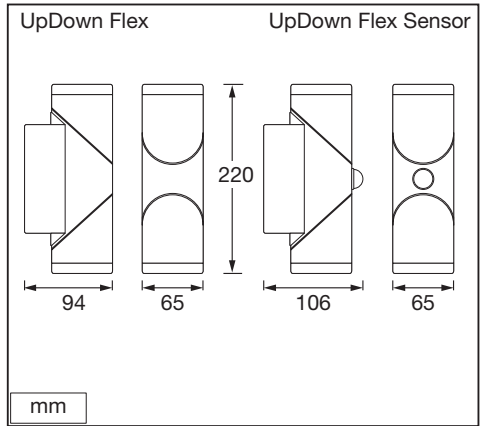

**ENDURA® STYLE
UPDOWN FLEX**

	EAN	W	lm	K	°C	V~	mA	Hz	PF
ENDURA® STYLE UPDOWN FLEX 13W DG SLR	4058075205437	13	700	3000	-20...+40	220-240	80	50/60	>0.5

	EAN	This product contains a light source of energy efficiency class	Contained Light Source
ENDURA® STYLE UPDOWN FLEX 13W DG SLR	4058075205437	E	