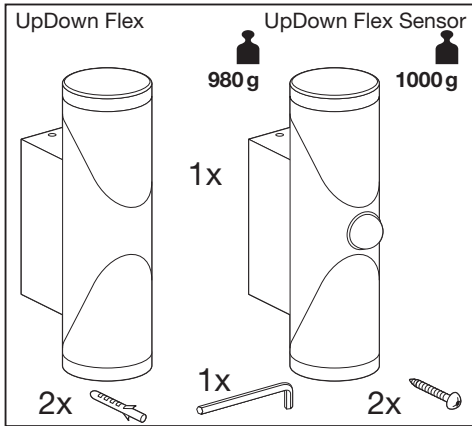

**ENDURA® STYLE
UPDOWN FLEX**

	EAN	W	lm	K	°C	V~	mA	Hz	PF
ENDURA® STYLE UPDOWN FLEX 13W DG SLR	4058075205437	13	700	3000	-20...+40	220-240	80	50/60	>0.5

	EAN	This product contains a light source of energy efficiency class	Contained Light Source
ENDURA® STYLE UPDOWN FLEX 13W DG SLR	4058075205437	E	