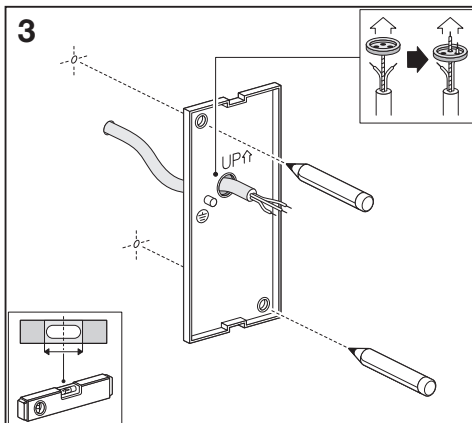

**ENDURA® STYLE
UPDOWN FLEX**

	EAN	W	lm	K	°C	V~	mA	Hz	PF
ENDURA® STYLE UPDOWN FLEX 13W DG SLR	4058075205437	13	700	3000	-20...+40	220-240	80	50/60	>0.5

	EAN	This product contains a light source of energy efficiency class	Contained Light Source
ENDURA® STYLE UPDOWN FLEX 13W DG SLR	4058075205437	E	