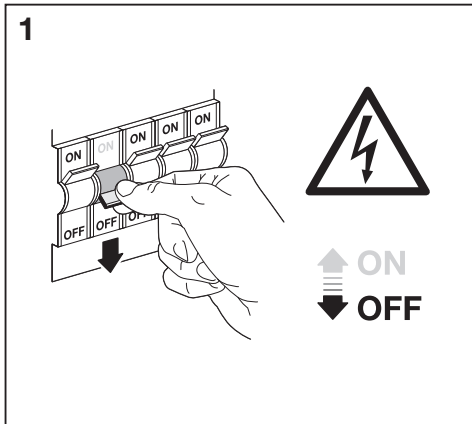

**ENDURA® STYLE
UPDOWN FLEX**

	EAN	W	lm	K	°C	V~	mA	Hz	PF
ENDURA® STYLE UPDOWN FLEX 13W DG SLR	4058075205437	13	700	3000	-20...+40	220-240	80	50/60	>0.5

	EAN	This product contains a light source of energy efficiency class	Contained Light Source
ENDURA® STYLE UPDOWN FLEX 13W DG SLR	4058075205437	E	