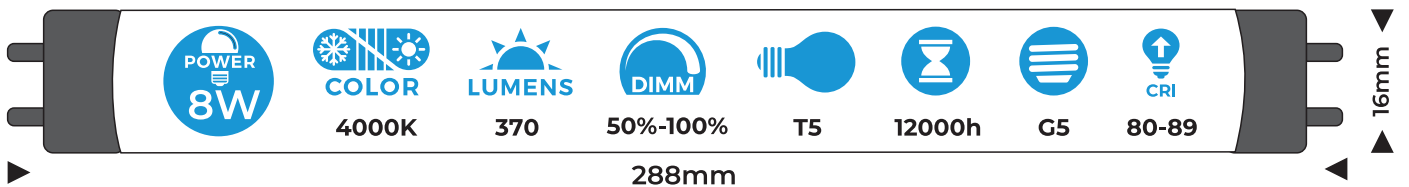

PATRON

FLUORESCENT TUBE

05710

Manufactured in PRC

CE EAC

Strada Alexandru Ghica 148,
Alexandria, Romania

Strada Ștefan cel Mare 2/20,
Strășeni, Moldova

www.patronbulbs.com