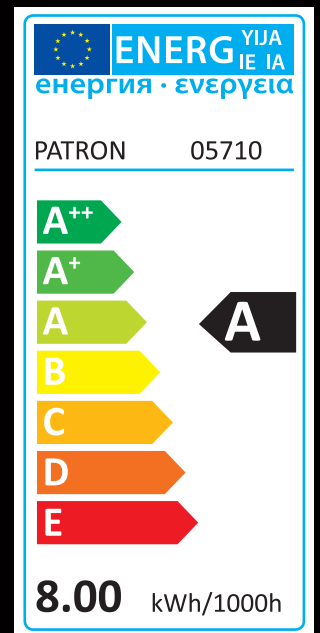

PATRON

FLUORESCENT TUBE

05710

Manufactured in PRC

CE EAC

Strada Alexandru Ghica 148,
Alexandria, Romania

Strada Ștefan cel Mare 2/20,
Strășeni, Moldova

www.patronbulbs.com