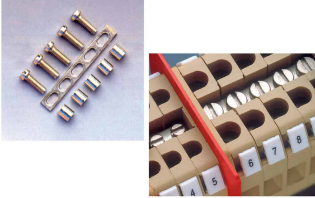

Cross-connection
bar with 14 poles for CBD.50

Series	PMP-CPM
Code	PMP07
Type	PMP/07
HS code	85389099
TECHNICAL DATA	
Typology	Cross connection
Sub-typology	PMP type commoning bar, for CPM/CPX screws
Colour	-
Package qty.	8
Material	Copper and brass
Width (pitch)	10 mm
Length	250 mm
Height	3 mm
Poles No.	14
Correlations	CPM07, CPX05, CBD.50

DESCRIZIONE DEL PRODOTTO

PMP/07 Cross-connection bar with 14 poles for CBD.50