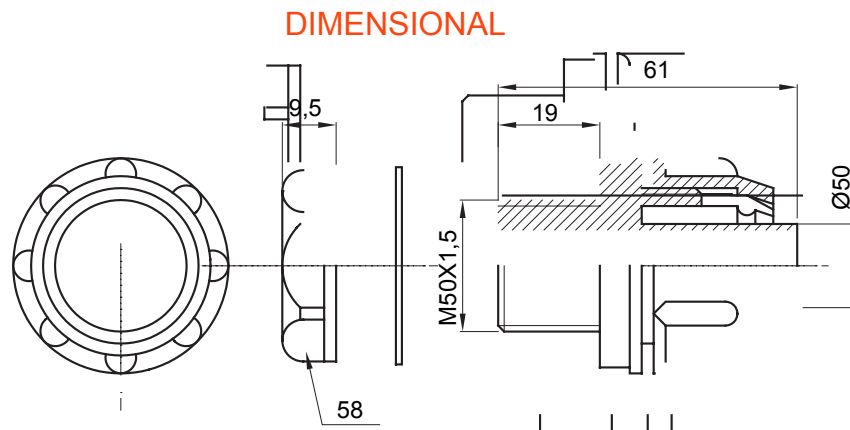

Product Data Sheet

DX56050

DF Range

Straight and revolving coupling device for sheath with IP54 protection degree.

Colour	Grey RAL 7035	IP degree	IP54
ISO pitch	M50x1.5	Sheath Ø (mm)	50
Type	Fixed	Electrocod	210