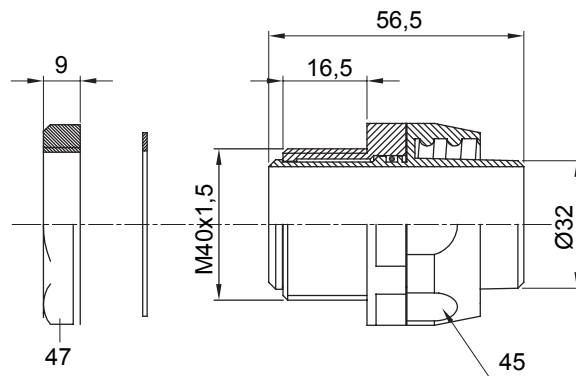

Product Data Sheet

DX54132

DF Range

Straight and revolving coupling device for sheath with IP54 protection degree.

Colour	Black RAL 9005	IP degree	IP54
ISO pitch	M 40x1.5	Sheath Ø (mm)	32
Type	Revolving	Electrocod	210

DIMENSIONAL

TECHNICAL SYMBOLOGY

IP

IP54

STANDARDS/APPROVALS