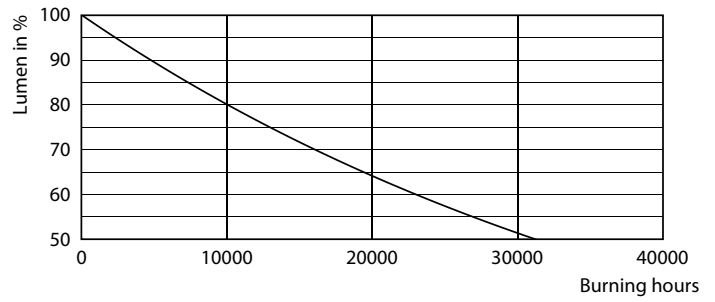

Product data

| General Information | |
|------------------------|------------|
| Cap-Base | E14 [E14] |
| EU RoHS compliant | Yes |
| Nominal Lifetime (Nom) | 15000 h |
| Switching Cycle | 20000X |

| Light Technical | |
|---------------------------------------|---------------------|
| Color Code | 827 [CCT of 2700K] |
| Beam Angle (Nom) | 300 ° |
| Luminous Flux (Nom) | 470 lm |
| Color Designation | Warm White (WW) |
| Correlated Color Temperature (Nom) | 2700 K |
| Luminous Efficacy (rated) (Nom) | 109.00 lm/W |
| Color Consistency | <6 |
| Color Rendering Index (Nom) | 80 |
| LLMF At End Of Nominal Lifetime (Nom) | 70 % |

Photometric data

LEDcandle CLA 4.3-40W E14 B35 Clear 827 ND

LEDLuster CLA 4.3-40W E14 P45 Clear 827 ND

LEDcandle CLA 4.3-40W E14 B35 Clear 827 ND

BR/R LED

Lifetime

LEDCandle CLA 4.3-40W E14 B35 Clear 827 ND