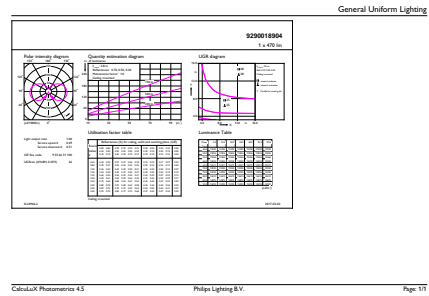

LEDLuster CLA 4.3-40W E14 P45 Clear 827 ND