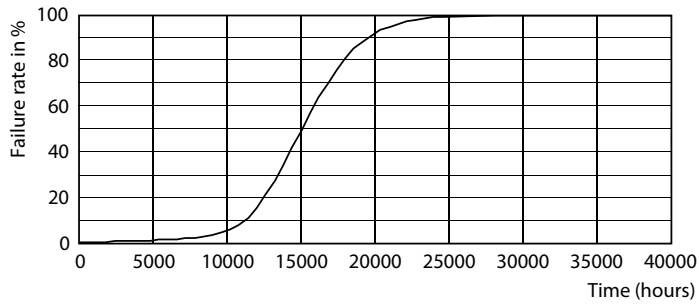

BR/R LED

Lifetime

LEDCandle CLA 4.3-40W E14 B35 Clear 827 ND