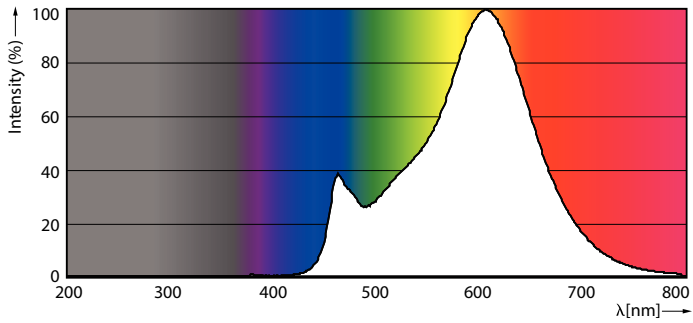

Photometric data

LEDcandle CLA 4.3-40W E14 B35 Clear 827 ND