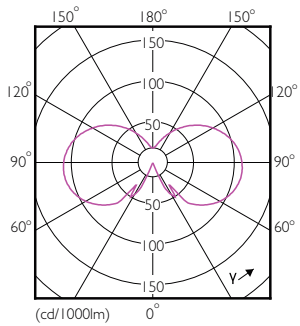

LEDcandle CLA 4.3-40W E14 B35 Clear 827 ND