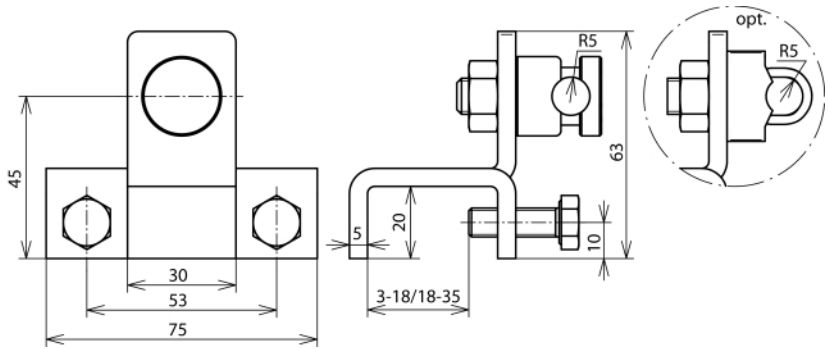

AK 6.10 KSV S KBF18 35 V2A (372 159)

Figure without obligation

Arrangement:

Type	AK 6.10 KSV S KBF18 35 V2A
Part No.	372 159
Clamping range	18-35 mm
Material of clamp	StSt
Clamping range Rd	6-10 mm
Screw	M8 x 25 mm
Material of screw / nut	StSt
Lightning current carrying capability (10/350 µs)	50 kA *)
Standard	EN 62561-1
Weight	333 g
Customs tariff number	85389099
GTIN	4013364119215
PU	25 Stk