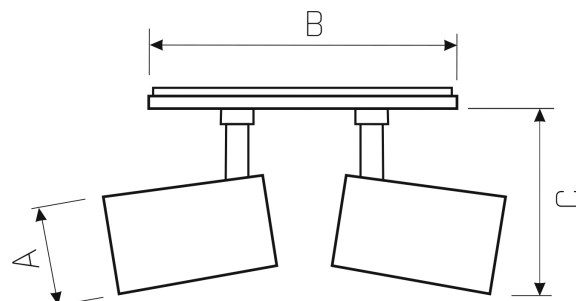

PESO 2

WOJP04261

LED luminaire PESO 2, with a power of 38 W, high light efficacy 150 lm/W. It is made of high-quality components, supported by a 5-year warranty. Lights up with neutral light - the most universal colour (4000K), which is suitable for the rooms we use on a daily basis, ensuring comfort during everyday activities. Narrow beam angle 12° gives directional light so that selected objects or surfaces can be better exposed. Designed for recessed mounting.

Power	38 W	Voltage	230 V
Colour temperature	4000 K	Colour of light	Neutral white
Beam angle	12 °	Degree of protection (IP)	IP20

Technical data

Code	W0JP04261
Power	38 W
Nominal current	181.7 mA
Voltage	230 V
Energy consumption	38 kWh/1000h
Frequency	50HZ Hz
Protection class	II
Power supply included	+
Manufacturer of power supply	OSRAM
Power factor	0.93
Useful luminous flux*	5700 lm (360°)
Luminous flux**	3420 lm (360°)
Lamp efficacy	150 lm/W
Colour temperature	4000 K
Colour of light	Neutral white
Beam angle	12 °
RA	80
Light source included	+
Producer of LED diodes	CREE
Uniformity of color SDCM max	3
Dimmable	DALI
Working temperature range	-20/+40 °
Lifespan	50000 h
Housing material	Aluminum
Degree of protection (IP)	IP20
Colour	White
Dimension (AxBxC)	82x280x100 mm
Mounting hole	272x92 mm
For use	Inside
Assembly method	Recessed
Application	Inside
Made in	PL