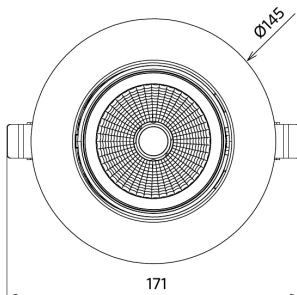

LEDspotRS-P 20W
Driver On/Off