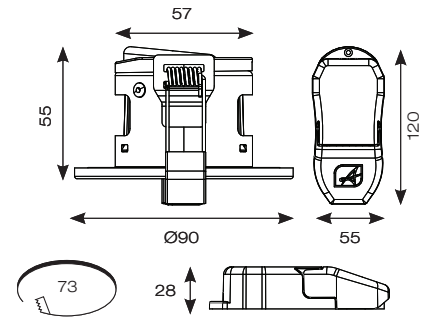

Prism Pro HO Fire Rated Downlight

- IP65 dimmable high output LED Fire Rated Downlight suitable for residential and hospitality applications
- Remote driver with 2x1.5mm² + CPC loop-in, loop-out colour coded push fit piano terminals provide an easy and efficient installation
- Detachable LED driver for fast fix install
- Low profile design and remote driver allows installation into shallow ceiling voids
- Fully tested for 30, 60 and 90 minute ceiling types to meet Part B of Building Regulations
- Fully tested to meet Part C (moisture), Part E (acoustic) and Part L (energy) of Building Regulations
- Wide 60° beam angle for increased light distribution

Easy wiring access

OCTO
Compatible

Powered by
CASAMBI

Matt White Bezel fitted as standard

Chrome Trim Bezel Accessory

Satin Chrome Trim Bezel Accessory

Matt Black Trim Bezel Accessory

INPUT	HERTZ	TEMP	LIFETIME (HRS)	CRI	SDCM	BEAM ANGLE	CLASS	IP
230V	50/60Hz	-5°C to 25°C	L70 60,000	Ra 80	6	60°	2	IP65