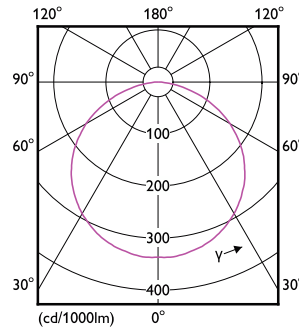

Control interface	depends on driver (1-10V, DALI...)
Constant light output	No
Maximum dim level	10% (depends on dimmer, ELV)
Mechanical and Housing	
Reflector material	-
Overall length	5,000 mm
Overall width	8 mm
Overall height	1.3 mm
Dimensions (Height x Width x Depth)	1 x 8 x 5000 mm
Ingress protection code	IP20 [Finger-protected]
Mech. impact protection code	IK00 [No protection]
Net Weight (Piece)	0.100 kg
Approval and Application	
Energy Efficiency Class	E
EPREL Registration Number	620721
Glow-wire test	Temperature 650 °C, duration 30 s
CE mark	Yes
EU RoHS compliant	Yes
Ambient temperature range	-20 to +40 °C
Initial Performance (IEC Compliant)	
Luminous flux tolerance	+/-10%

Corepro LED Strip

Initial chromaticity	(0.3090, 0.3230) 5SDCM
Power consumption tolerance	+/-10%
Over Time Performance (IEC Compliant)	
Median useful life L70B50	35,000 hour(s)
Product Data	
Order product name	CorePro LEDstrip 6W865 780LM/M 5M
Full product name	CorePro LEDstrip 6W865 780LM/M 5M

Dimensional drawing

Photometric data

General uniform lighting - CorePro LEDstrip 6W865 780LM/M 5M

Light Distribution Diagram - CorePro LEDstrip 6W865 780LM/M 5M