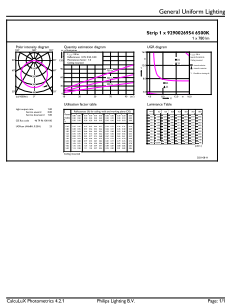

Control interface	depends on driver (1-10V, DALI...)
Constant light output	No
Maximum dim level	10% (depends on dimmer, ELV)
Mechanical and Housing	
Reflector material	-
Overall length	5,000 mm
Overall width	8 mm
Overall height	1.3 mm
Dimensions (Height x Width x Depth)	1 x 8 x 5000 mm
Ingress protection code	IP20 [Finger-protected]
Mech. impact protection code	IK00 [No protection]
Net Weight (Piece)	0.100 kg
Approval and Application	
Energy Efficiency Class	E
EPREL Registration Number	620721
Glow-wire test	Temperature 650 °C, duration 30 s
CE mark	Yes
EU RoHS compliant	Yes
Ambient temperature range	-20 to +40 °C
Initial Performance (IEC Compliant)	
Luminous flux tolerance	+/-10%

Corepro LED Strip

Initial chromaticity	(0.3090, 0.3230) 5SDCM
Power consumption tolerance	+/-10%
Over Time Performance (IEC Compliant)	
Median useful life L70B50	35,000 hour(s)
Product Data	
Order product name	CorePro LEDstrip 6W865 780LM/M 5M
Full product name	CorePro LEDstrip 6W865 780LM/M 5M

Full product code	871951434414300
Order code	929002695402
Material Nr. (12NC)	929002695402
Numerator - Quantity Per Pack	1
EAN/UPC - Product/Case	8719514344143
Numerator - Packs per outer box	10
EAN/UPC - Case	8719514344150

Dimensional drawing

Photometric data

General uniform lighting - CorePro LEDstrip 6W865 780LM/M 5M

Light Distribution Diagram - CorePro LEDstrip 6W865 780LM/M 5M