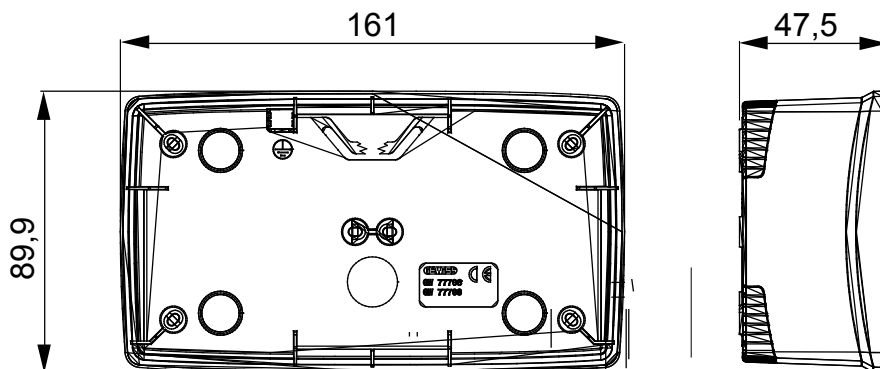

## GW16783

CHORUSMART - Domestic range

A range of tabletop panels, wall boxes and self-supporting wall enclosures suitable for housing ChorusSmart modular devices. Wall boxes and panels, available in black and white, must be completed with ChorusSmart support and One plates. The self-supporting enclosures, available in grey RAL 7035, are characterised in IP40 and IP55 versions: both have pre-cut knockouts, and the watertight version is also provided with a door with a transparent UV membrane. Self-supporting boxes and enclosures are designed to be fitted with an earth terminal.

Description	2+2 modules	Type	Horizontal
Colour	Satin black	Characteristics	Halogen free
Support	GW16822	Suitable for plates	ONE International
Torque screws tightening	0.8 Newton/meter	Outer dim. LxHxD (mm)	161x90x46
Glow wire test	650 °C	Thermo-pressure with ball	70 °C
Standard	EN 60670-1	Installation temperature	-5 +60 °C
Electrocod	0110		

### DIMENSIONAL