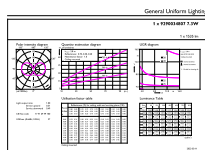

Photometric data

General uniform lighting - MAS LEDBulbND7.3-100WE27840 A70 CLG UE

Light Distribution Diagram - MAS LEDBulbND7.3-100WE27840 A70 CLG UE