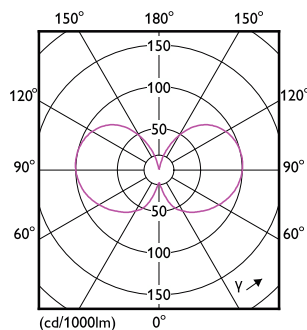

General uniform lighting - MAS LEDBulbND7.3-100WE27840 A70 CLG UE

Light Distribution Diagram - MAS LEDBulbND7.3-100WE27840 A70 CLG UE