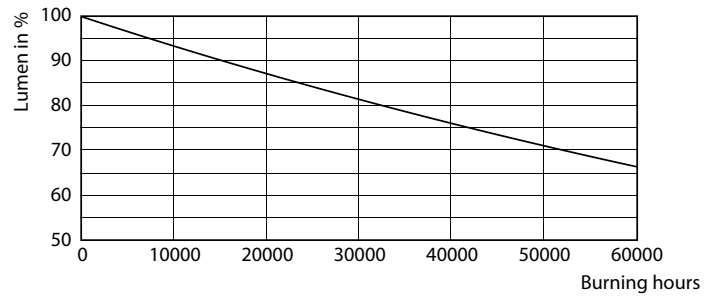

Lumen Maintenance Diagram - MAS LEDBulbND7.3-100WE27840 A70 CLG
UE