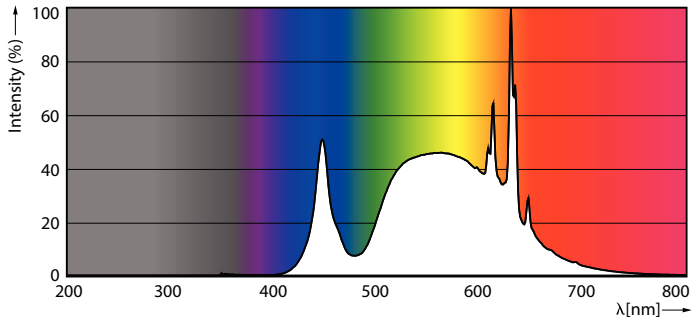

MASTER UltraEfficient LED bulb

Photometric data

Spectral Power Distribution Colour - MAS LEDBulbND7.3-100WE27840 A70
CLG UE