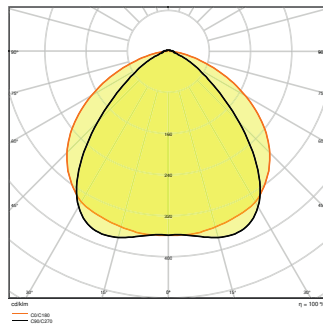

Dimensions & Weight

Length	1500.00 mm
Width	66.80 mm
Height	39.40 mm
Product weight	1660.00 g

Materials & Colors

Product color	White
Housing color	White
Body material	Steel
Cover material	Polymethylmethacrylate (PMMA)
Light emitting surface material	PMMA
Glow Wire Test according to IEC 60695-2-12	650 °C
Mercury content	0.0 mg

Application & Mounting

Ambient temperature range	-25...+40 °C
Type of connection	Plug-In connection
Type of protection	IP20
Protection class IK (shock resistance)	IK04