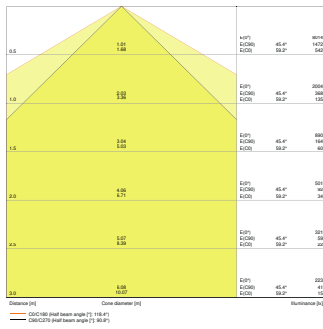

Dimensions & Weight

Length	1500.00 mm
Width	66.80 mm
Height	39.40 mm
Product weight	1660.00 g

Materials & Colors

Product color	White
Housing color	White
Body material	Steel
Cover material	Polymethylmethacrylate (PMMA)
Light emitting surface material	PMMA
Glow Wire Test according to IEC 60695-2-12	650 °C
Mercury content	0.0 mg

Application & Mounting

Ambient temperature range	-25...+40 °C
Type of connection	Plug-In connection
Type of protection	IP20
Protection class IK (shock resistance)	IK04