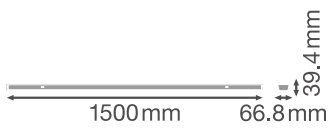

### Product features

- Beam angle wide: 90°
- Click into place solution with smart click buttons
- Luminous efficacy: up to 160 lm/W
- Fixed luminaire taps
- Lumen package 5600 lm, 8000 lm, 11200 lm
- Steel-sheet housing
- Lens material: PMMA

### Photometrical data

Luminous flux	5600 lm
Luminous efficacy	160 lm/W
Color temperature	4000 K
Light color (designation)	Cool White
Color rendering index Ra	$\geq 80$
Standard deviation of color matching	$\leq 3$ sdc
Low flicker	Yes
Photobiological safety group acc. to EN62778	RG1
Beam angle	90 °
UGR	21

### Dimensions & Weight

Length	1500.00 mm
Width	66.80 mm
Height	39.40 mm
Product weight	1660.00 g