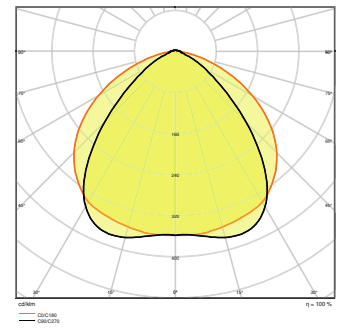

Dimensions & Weight

Length	1500.00 mm
Width	66.80 mm
Height	39.40 mm
Product weight	1660.00 g

Materials & Colors

Product color	White
Housing color	White
Body material	Steel
Cover material	Polymethylmethacrylate (PMMA)
Light emitting surface material	PMMA
Glow Wire Test according to IEC 60695-2-12	650 °C
Mercury content	0.0 mg

Application & Mounting

Ambient temperature range	-25...+40 °C
Type of connection	Plug-In connection
Type of protection	IP20
Protection class IK (shock resistance)	IK04