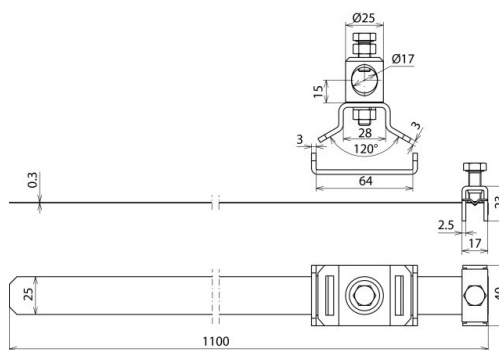

BRS 50.300 BB16 8 V2A (540 105)

Figure without obligation

Type	BRS 50.300 BB16 8 V2A
Part No.	540 105
Material of head / strap	StSt
Clamping range of square hollow profile	40 x 60 to 70 x 70 mm
Clamping range of pipe	50-300 mm
Connection Rd	16 mm
Dimensions of tensioning strap	1100 x 25 x 0.3 mm
Material of connecting bolt	StSt
Screw	⚙ M8 x 20 mm
Material of screw	StSt
Lightning current carrying capability (10/350 µs)	50 kA ^{*)}
Standard	EN 62561-1
Dimensions of strap	25 x 0.3 mm
Weight	359 g
Customs tariff number	85389099
GTIN	4013364115880
PU	1 Stk

^{*)} For exact assignment, see test certificate.

We reserve the right to introduce changes in performance, configuration and technology, dimensions, weights and materials in the course of technical progress. The figures are shown without obligation.