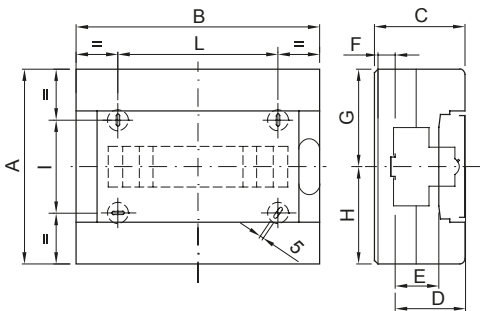

DIMENSIONAL

	Codi ce	Ingombro			Montaggio modulari					Fissaggio		
		A	B	C	D	E	F	G	H	NR	I	L
8M	GW 40 043 GW 40 063	180	200	100	77	47	11,5	90	90	3	82	100
12M	GW 40 0 45 GW 40 0 65	225	280	100	77	47	11,5	112,5	112,5	4	107	180

TECHNICAL SYMBOLOGY

IP
IP40

IK
IK08

GWT
650 °C

HF
HALOGEN FREE
Halogen-free in compliance with EN 60754-2

STANDARDS/APPROVALS

GEWISS S.p.A. Via A. Volta, 1
24069 Cenate Sotto - Bergamo - Italy
tel. +39 035 94 61 11 fax +39 035 94 69 09

www.gewiss.com
sat@gewiss.com
Last update 20/04/2023

Data, measures, designs and pictures are shown only as informative purposes, and could be changed without previous notice